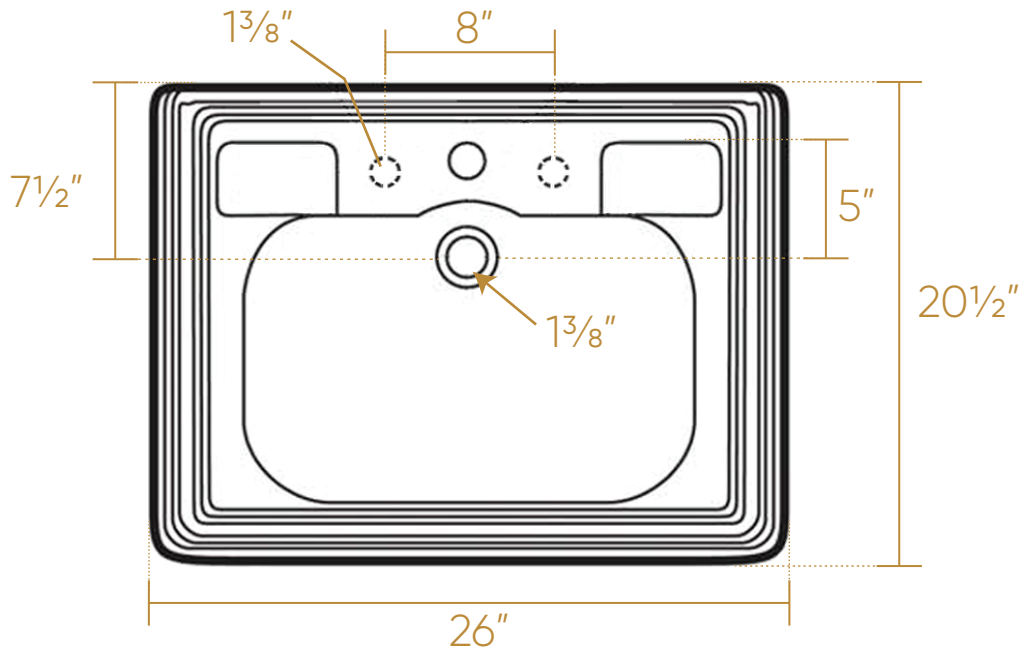

WHITEHAUS COLLECTION

AR824-AR805

L x W x H

Overall Dimensions

26" x 20 1/2" x 37"

Inside Dimensions

18 1/2" x 11 1/4" x 6"

73 lbs.

NOTE: Available with a widespread (3H)
or single-hole (1H) faucet drilling.

LIVE WITH STYLE!