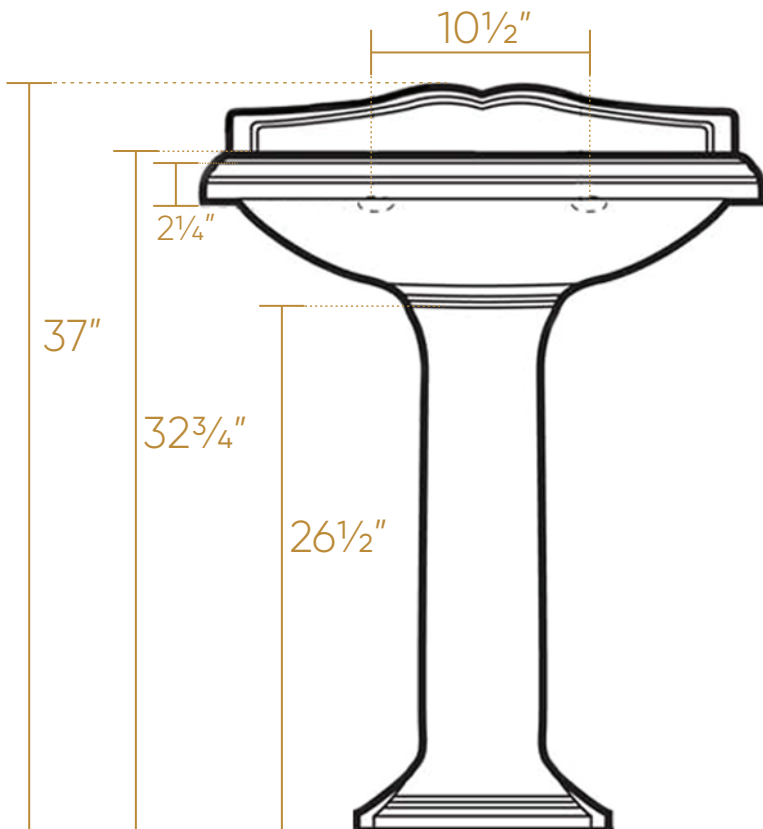

WHITEHAUS COLLECTION

AR824-AR805

L x W x H

Overall Dimensions

26" x 20 1/2" x 37"

Inside Dimensions

18 1/2" x 11 1/4" x 6"

73 lbs.

NOTE: Available with a widespread (3H)
or single-hole (1H) faucet drilling.

LIVE WITH STYLE!