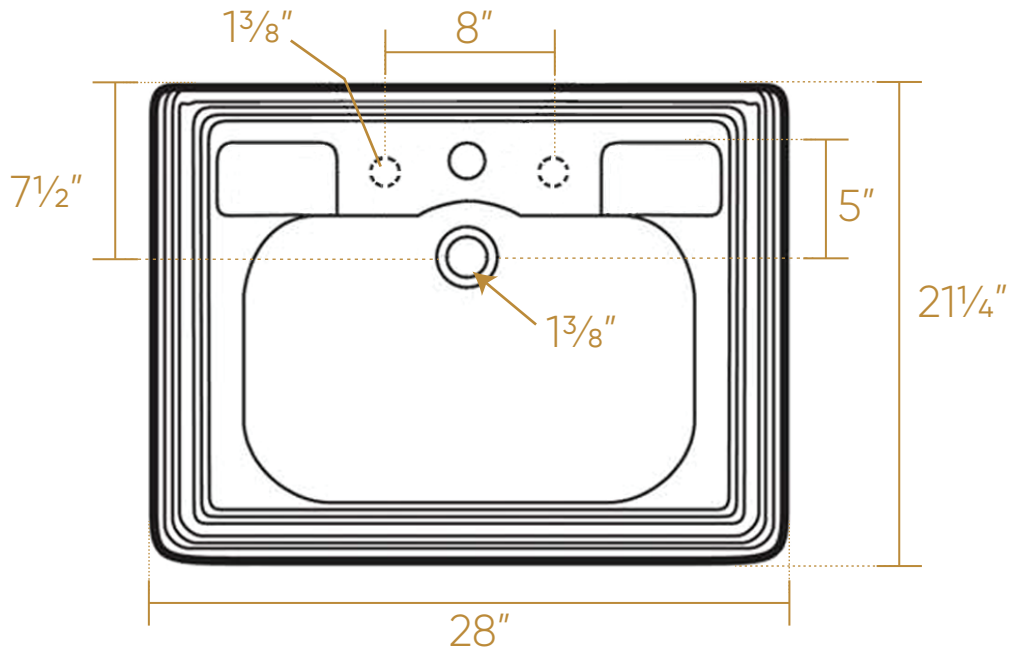

WHITEHAUS COLLECTION

AR834-AR805

L x W x H

Overall Dimensions

28" x 21 1/4" x 37"

Inside Dimensions

20 1/2" x 12" x 6"

NOTE: Available with a widespread (3H)
or single-hole (1H) faucet drilling.