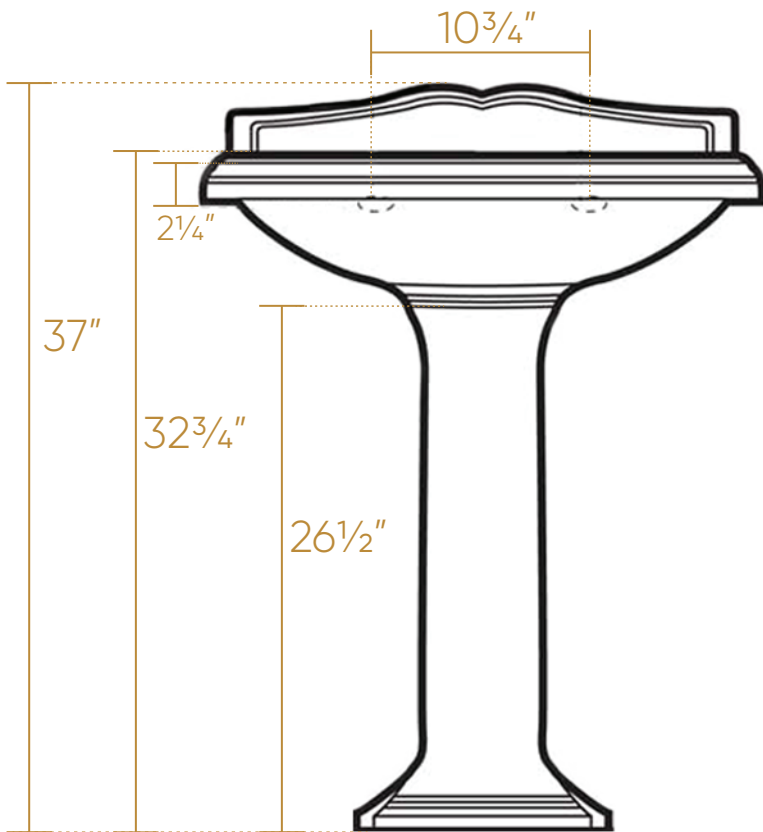

WHITEHAUS COLLECTION

AR834-AR805

L x W x H

Overall Dimensions

28" x 21 1/4" x 37"

Inside Dimensions

20 1/2" x 12" x 6"

NOTE: Available with a widespread (3H)
or single-hole (1H) faucet drilling.