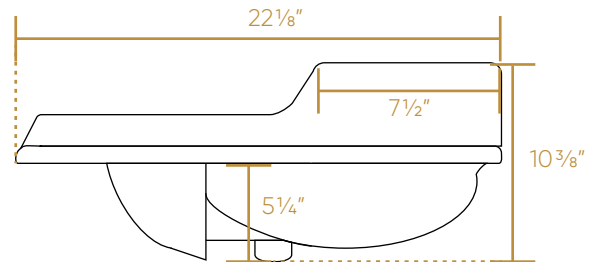

WHITEHAUS COLLECTION

AR864-GB001

TOP

BOTTOM

SIDE

FRONT

BACK

NOTE: Available with a widespread (3H) or single-hole (1H) faucet drilling.