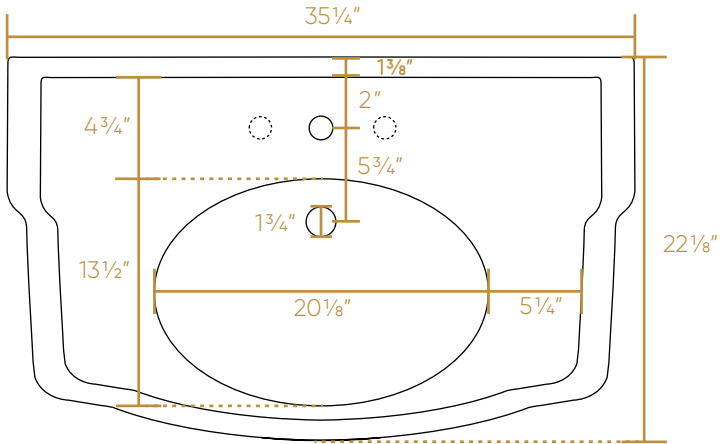

WHITEHAUS COLLECTION

AR864-GB001

TOP

BOTTOM

SIDE

FRONT

BACK

NOTE: Available with a widespread (3H) or single-hole (1H) faucet drilling.