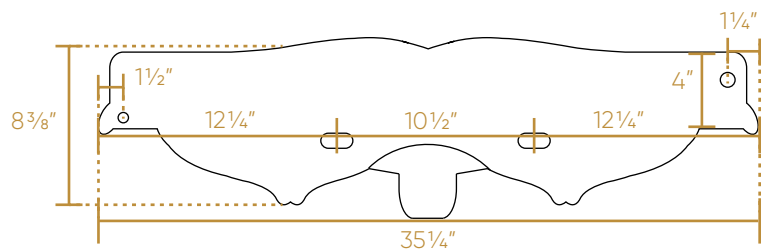

WHITEHAUS COLLECTION

AR864-GB001

TOP

BOTTOM

SIDE

FRONT

BACK

NOTE: Available with a widespread (3H) or single-hole (1H) faucet drilling.