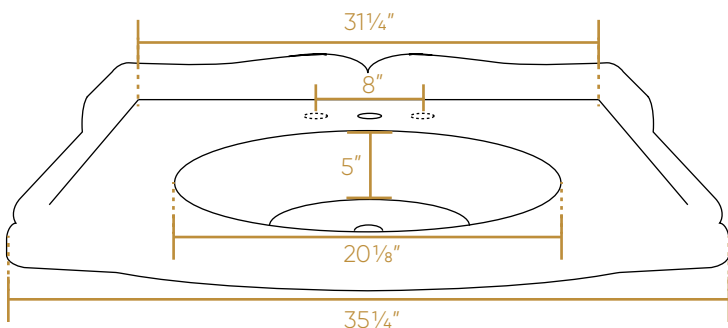

WHITEHAUS COLLECTION

AR864-GB001

TOP

BOTTOM

SIDE

FRONT

BACK

NOTE: Available with a widespread (3H) or single-hole (1H) faucet drilling.