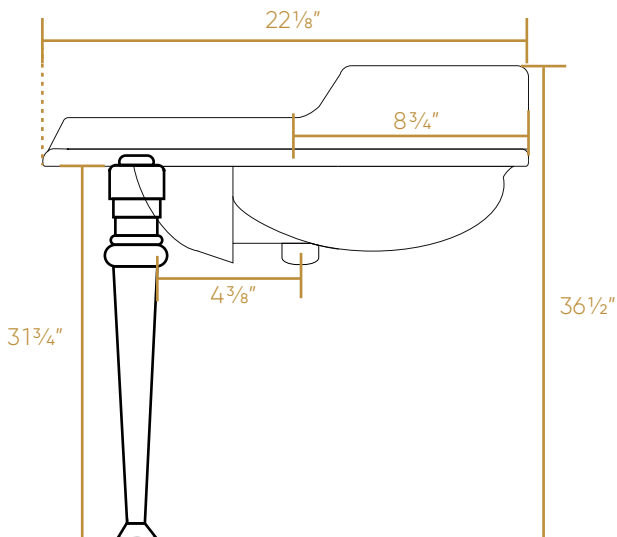

WHITEHAUS COLLECTION

AR864-GB001

TOP

BOTTOM

SIDE

FRONT

BACK

NOTE: Available with a widespread (3H) or single-hole (1H) faucet drilling.