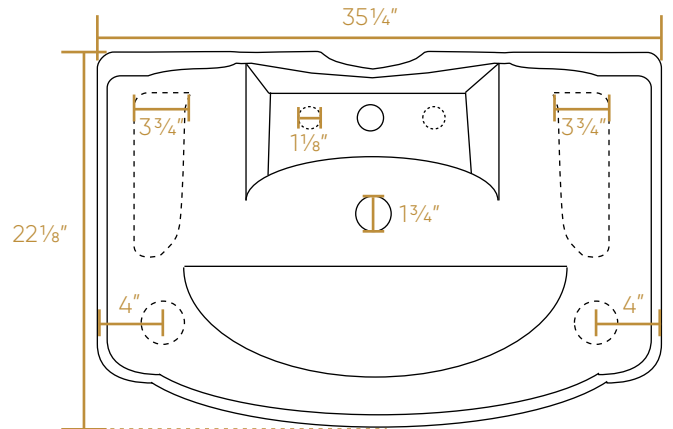

WHITEHAUS COLLECTION

AR864-GB001

TOP

BOTTOM

SIDE

FRONT

BACK

NOTE: Available with a widespread (3H) or single-hole (1H) faucet drilling.