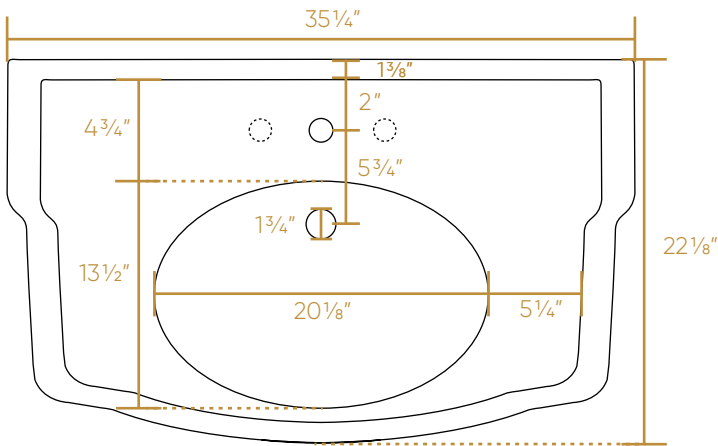

WHITEHAUS COLLECTION

AR864-MNSLEN

TOP

BOTTOM

SIDE

FRONT

BACK

NOTE: Available with a widespread (3H) or single-hole (1H) faucet drilling.