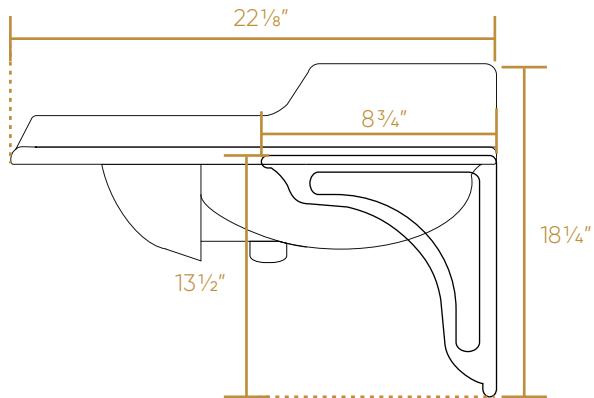

WHITEHAUS COLLECTION

AR864-MNSLEN

TOP

BOTTOM

SIDE

FRONT

BACK

NOTE: Available with a widespread (3H) or single-hole (1H) faucet drilling.