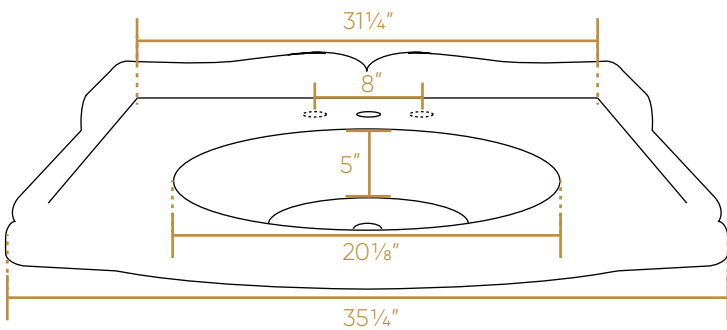

WHITEHAUS COLLECTION

AR864-MNSLEN

TOP

BOTTOM

SIDE

FRONT

BACK

NOTE: Available with a widespread (3H) or single-hole (1H) faucet drilling.