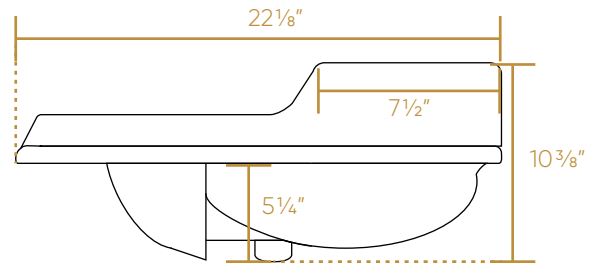

WHITEHAUS COLLECTION

AR864-MNSLEN

TOP

BOTTOM

SIDE

FRONT

BACK

NOTE: Available with a widespread (3H) or single-hole (1H) faucet drilling.