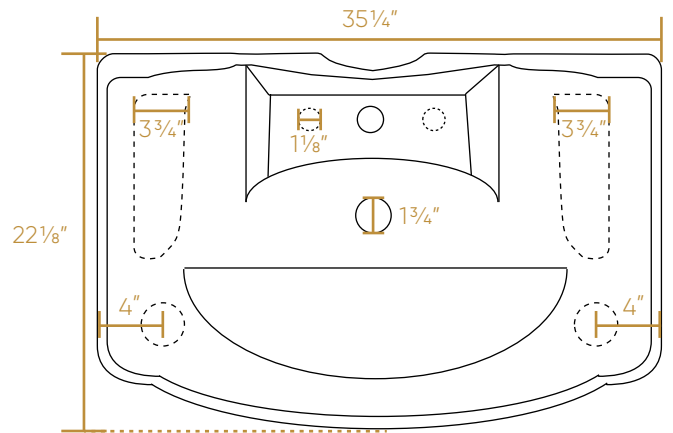

WHITEHAUS COLLECTION

AR864-MNSLEN

TOP

BOTTOM

SIDE

FRONT

BACK

NOTE: Available with a widespread (3H) or single-hole (1H) faucet drilling.