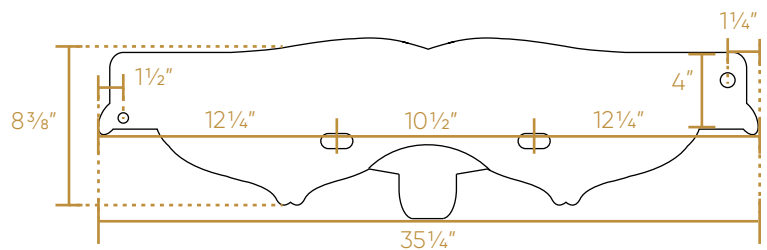

WHITEHAUS COLLECTION

AR864-MNSLEN

TOP

BOTTOM

SIDE

FRONT

BACK

NOTE: Available with a widespread (3H) or single-hole (1H) faucet drilling.