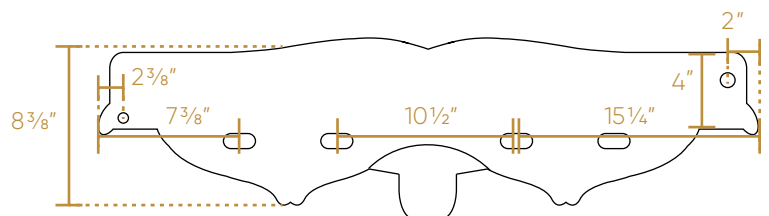

WHITEHAUS COLLECTION

AR874-MNSLEN

TOP

BOTTOM

SIDE

FRONT

BACK

NOTE: Available with a widespread (3H) or single-hole (1H) faucet drilling.