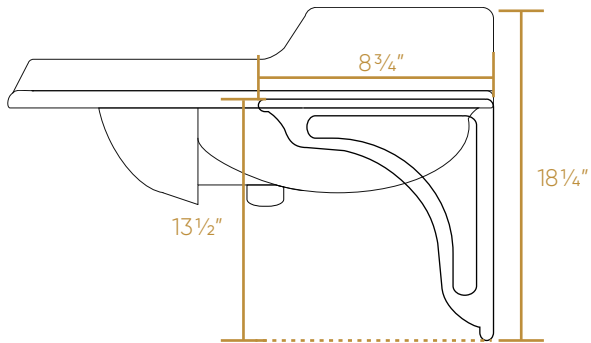

WHITEHAUS COLLECTION

AR874-MNSLEN

TOP

BOTTOM

SIDE

FRONT

BACK

NOTE: Available with a widespread (3H) or single-hole (1H) faucet drilling.