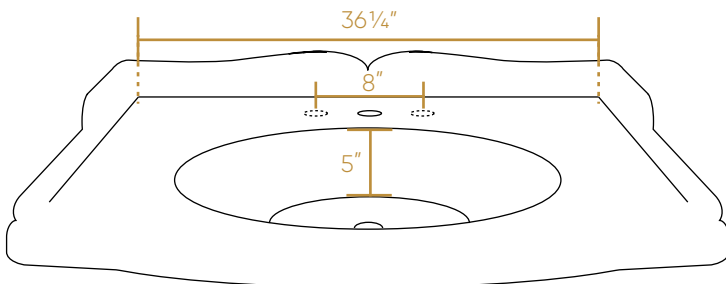

WHITEHAUS COLLECTION

AR874-MNSLEN

TOP

BOTTOM

SIDE

FRONT

BACK

NOTE: Available with a widespread (3H) or single-hole (1H) faucet drilling.