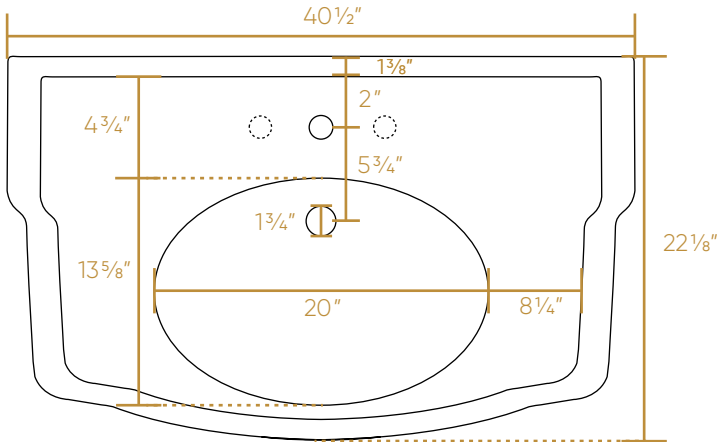

WHITEHAUS COLLECTION

AR874-MNSLEN

TOP

BOTTOM

SIDE

FRONT

BACK

NOTE: Available with a widespread (3H) or single-hole (1H) faucet drilling.