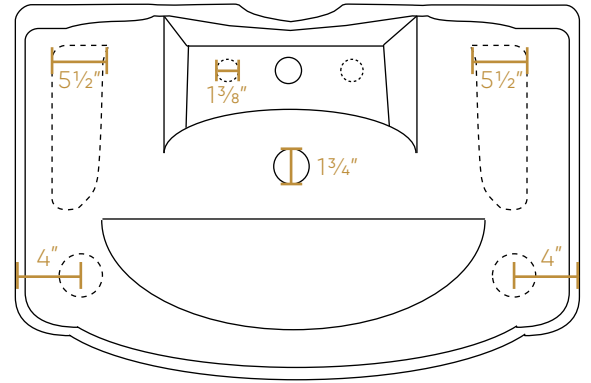

WHITEHAUS COLLECTION

AR874-MNSLEN

TOP

BOTTOM

SIDE

FRONT

BACK

NOTE: Available with a widespread (3H) or single-hole (1H) faucet drilling.