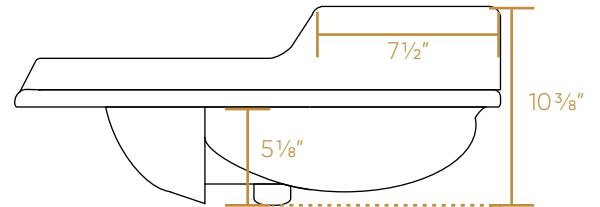

WHITEHAUS COLLECTION

AR874-MNSLEN

TOP

BOTTOM

SIDE

FRONT

BACK

NOTE: Available with a widespread (3H) or single-hole (1H) faucet drilling.