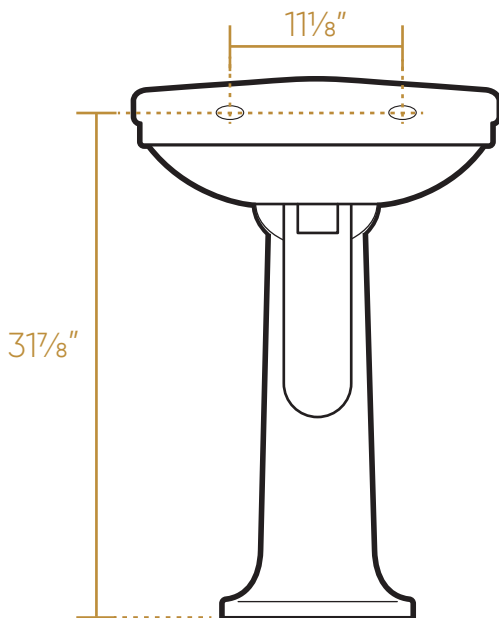

WHITEHAUS COLLECTION

B-LO914-LO915

TOP

BACK

FRONT

SIDE

55 lbs.

NOTE: Available with a widespread (3H) or single-hole (1H) faucet drilling.