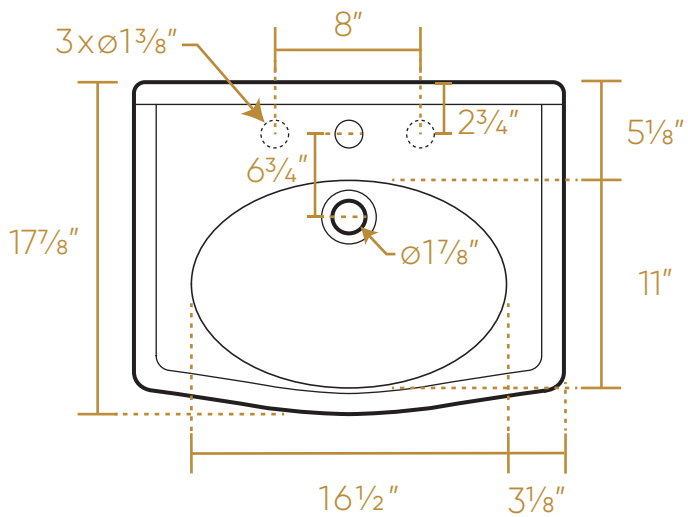

WHITEHAUS COLLECTION

B-LO914-LO915

TOP

BACK

FRONT

SIDE

55 lbs.

NOTE: Available with a widespread (3H) or single-hole (1H) faucet drilling.