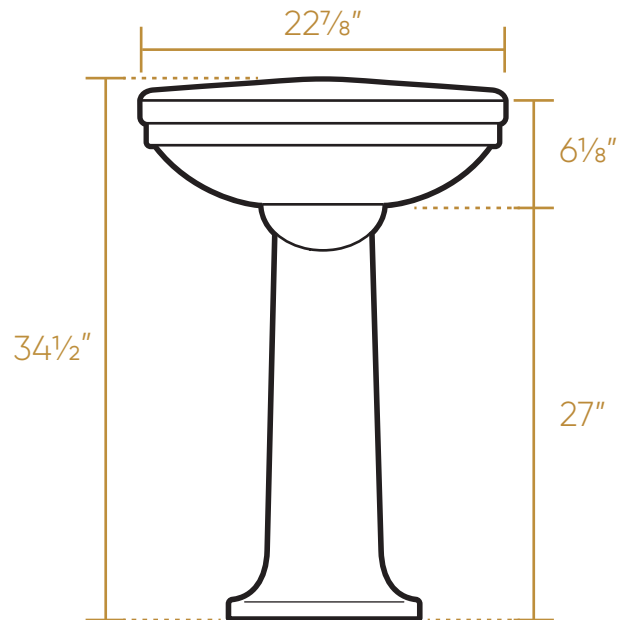

WHITEHAUS COLLECTION

B-LO914-LO915

TOP

BACK

FRONT

SIDE

55 lbs.

NOTE: Available with a widespread (3H) or single-hole (1H) faucet drilling.