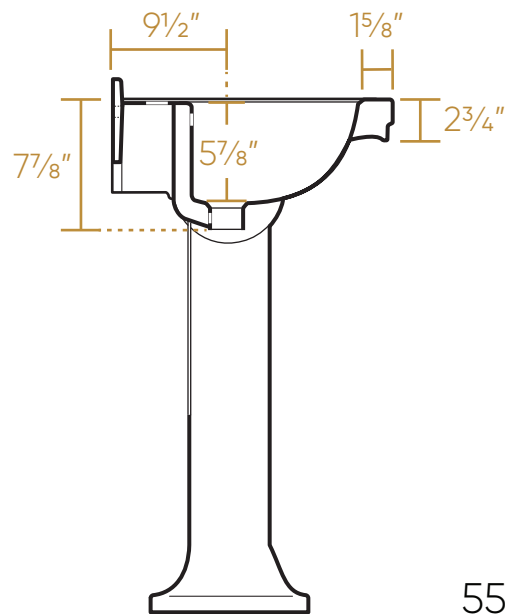

WHITEHAUS COLLECTION

B-LO914-LO915

TOP

BACK

FRONT

SIDE

55 lbs.

NOTE: Available with a widespread (3H) or single-hole (1H) faucet drilling.