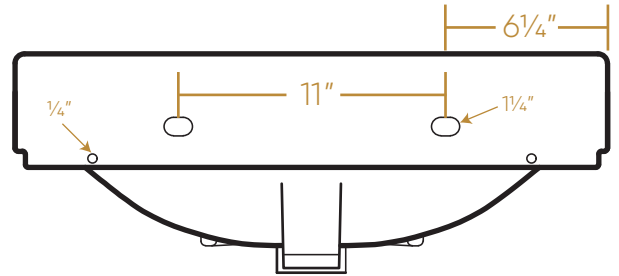

WHITEHAUS COLLECTION

B112L-P

TOP

BACK

FRONT

SIDE

65 lbs.

LIVE WITH STYLE!