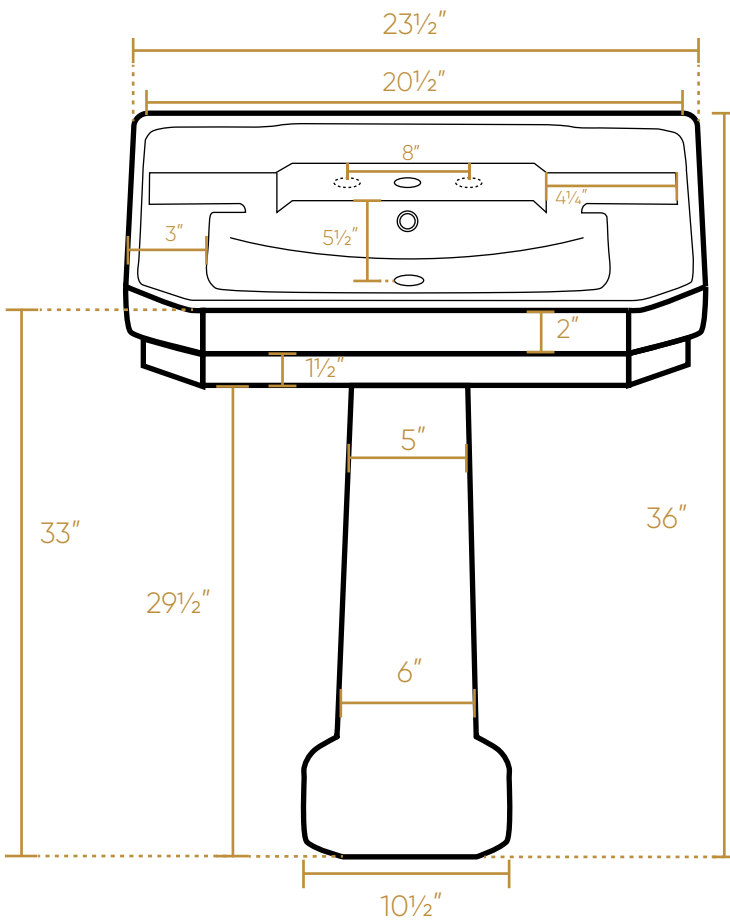

WHITEHAUS COLLECTION

B112L-P

TOP

BACK

FRONT

SIDE

65 lbs.

LIVE WITH STYLE!