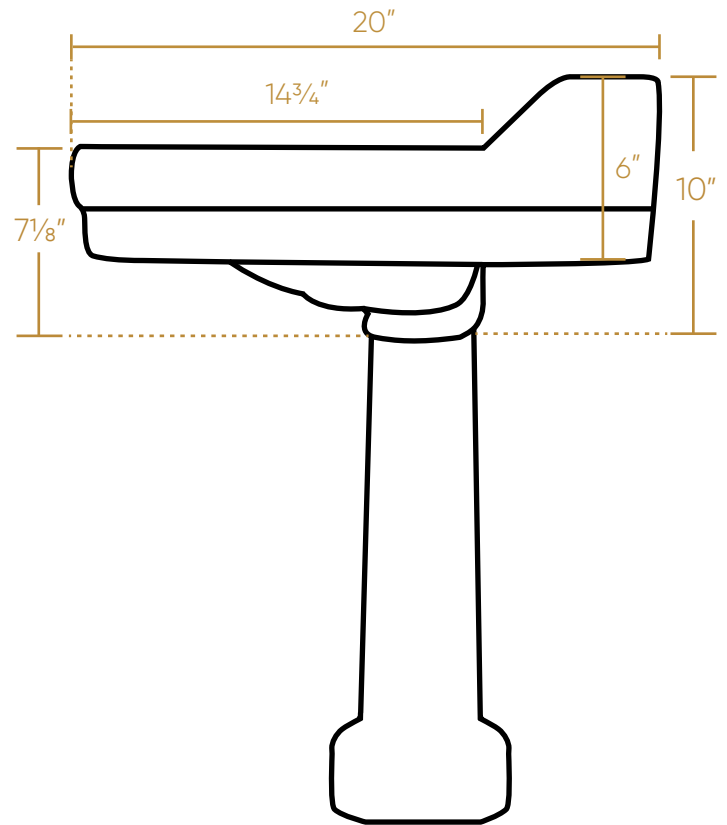

WHITEHAUS COLLECTION

B112L-P

TOP

BACK

FRONT

SIDE

65 lbs.

LIVE WITH STYLE!