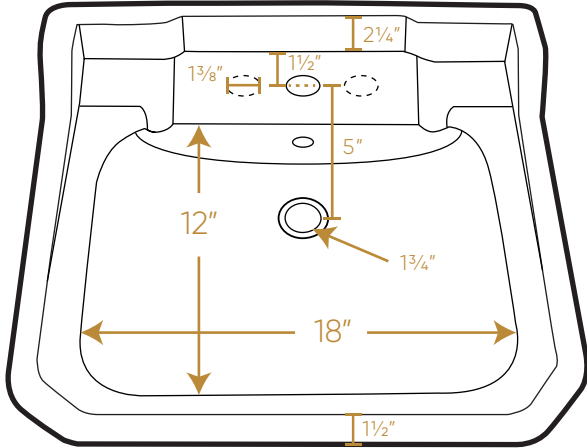

WHITEHAUS COLLECTION

B112L-P

TOP

BACK

FRONT

SIDE

65 lbs.

LIVE WITH STYLE!