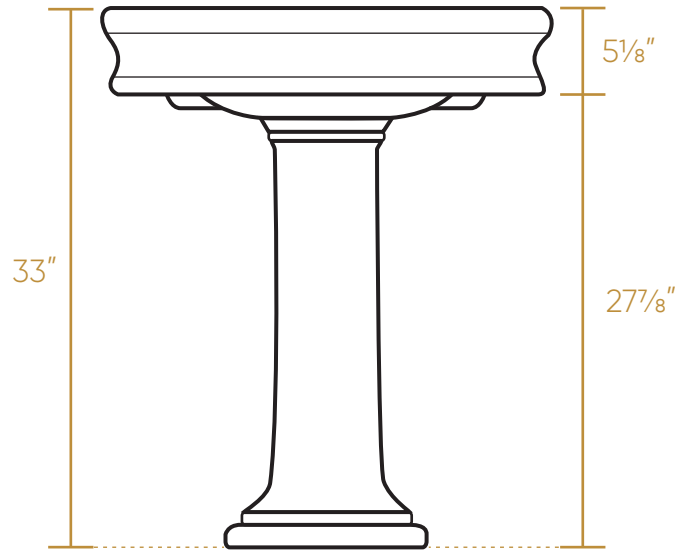

WHITEHAUS COLLECTION

LA10-LA03

TOP

FRONT

BACK

SIDE

77 lbs.

NOTE: Available with a widespread (3H) or single-hole (1H) faucet drilling.