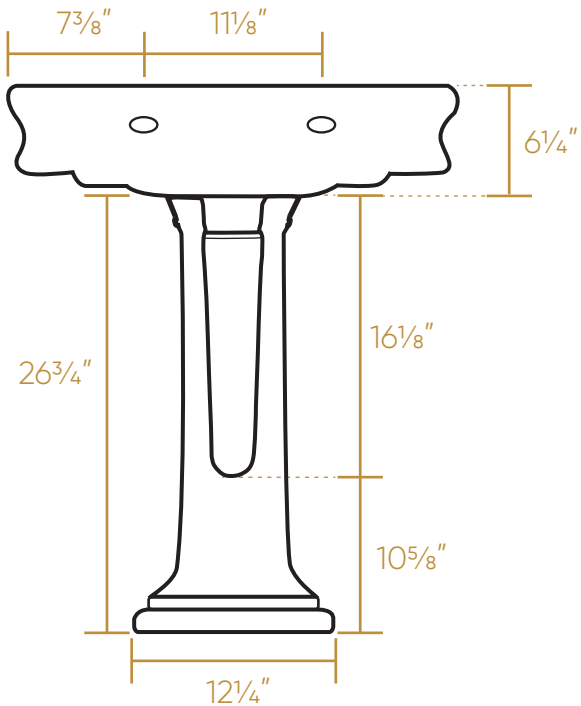

WHITEHAUS COLLECTION

LA10-LA03

TOP

FRONT

BACK

SIDE

77 lbs.

NOTE: Available with a widespread (3H) or single-hole (1H) faucet drilling.