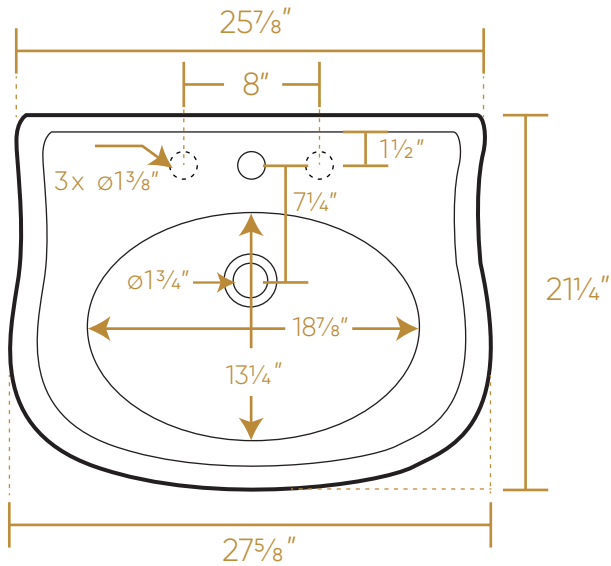

WHITEHAUS COLLECTION

LA10-LA03

TOP

FRONT

BACK

SIDE

77 lbs.

NOTE: Available with a widespread (3H) or single-hole (1H) faucet drilling.