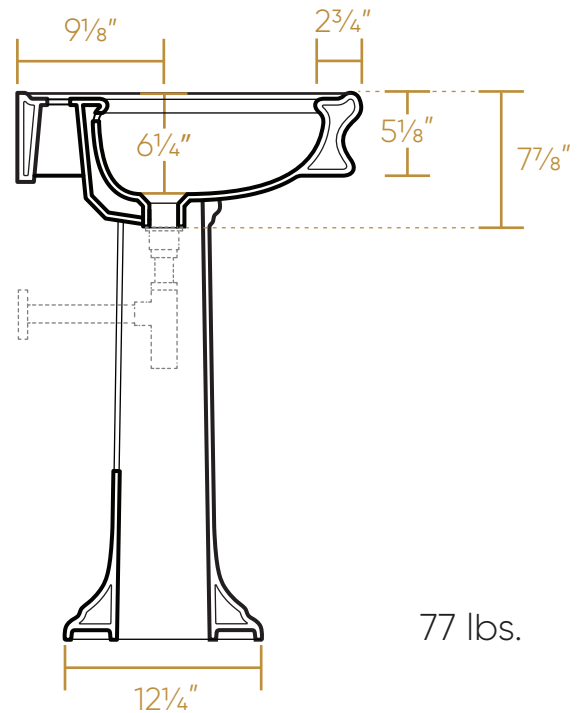

WHITEHAUS COLLECTION

LA10-LA03

TOP

FRONT

BACK

SIDE

77 lbs.

NOTE: Available with a widespread (3H) or single-hole (1H) faucet drilling.