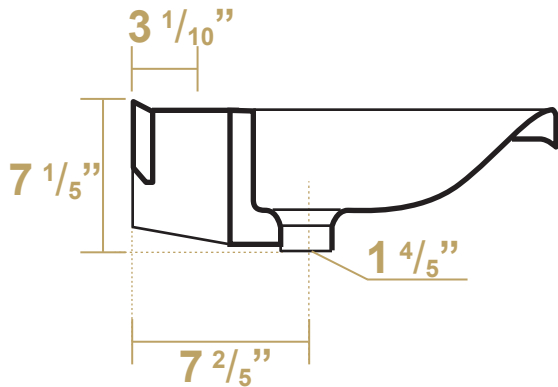

 Whitehaus®

LU014-LU005

Inside Dimensions:

21 1/2" x 11" x 4 3/8"

**NOTE: Available with a widespread (3H)
or single-hole (1H) faucet drilling**

LIVE WITH STYLE!