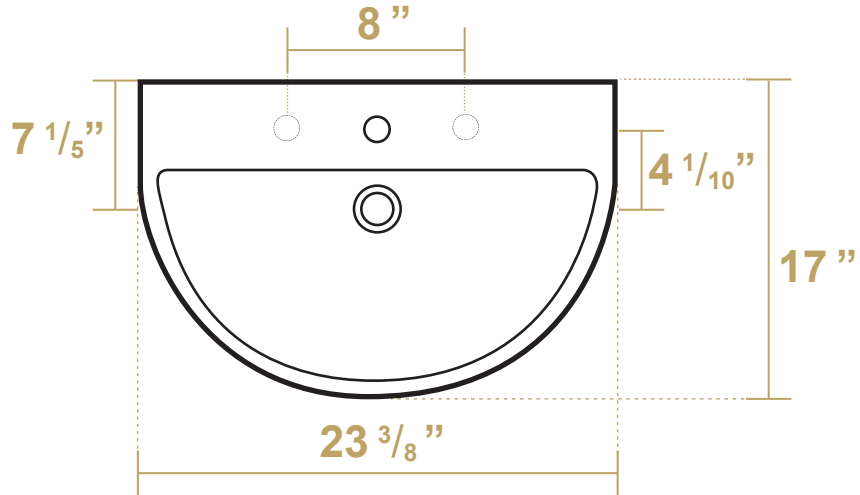

 Whitehaus®

LU014-LU005

Inside Dimensions:

21 1/2" x 11" x 4 3/8"

**NOTE: Available with a widespread (3H)
or single-hole (1H) faucet drilling**

LIVE WITH STYLE!