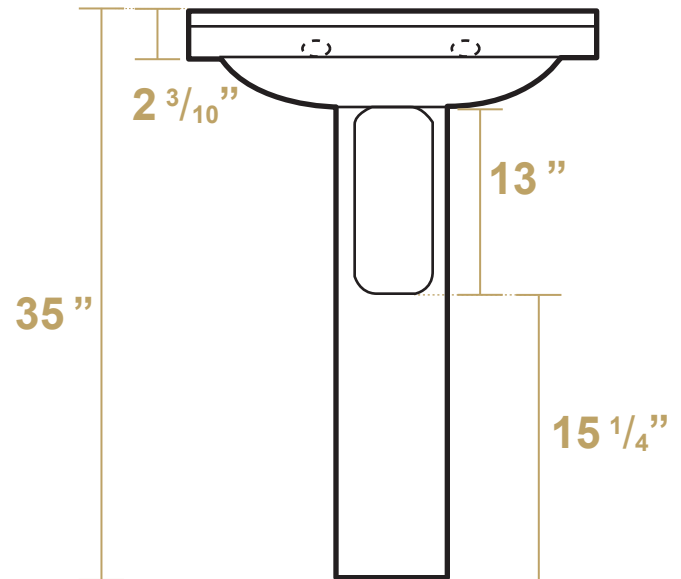

 Whitehaus®

LU014-LU005

Inside Dimensions:

21 1/2" x 11" x 4 3/8"

**NOTE: Available with a widespread (3H)
or single-hole (1H) faucet drilling**

LIVE WITH STYLE!