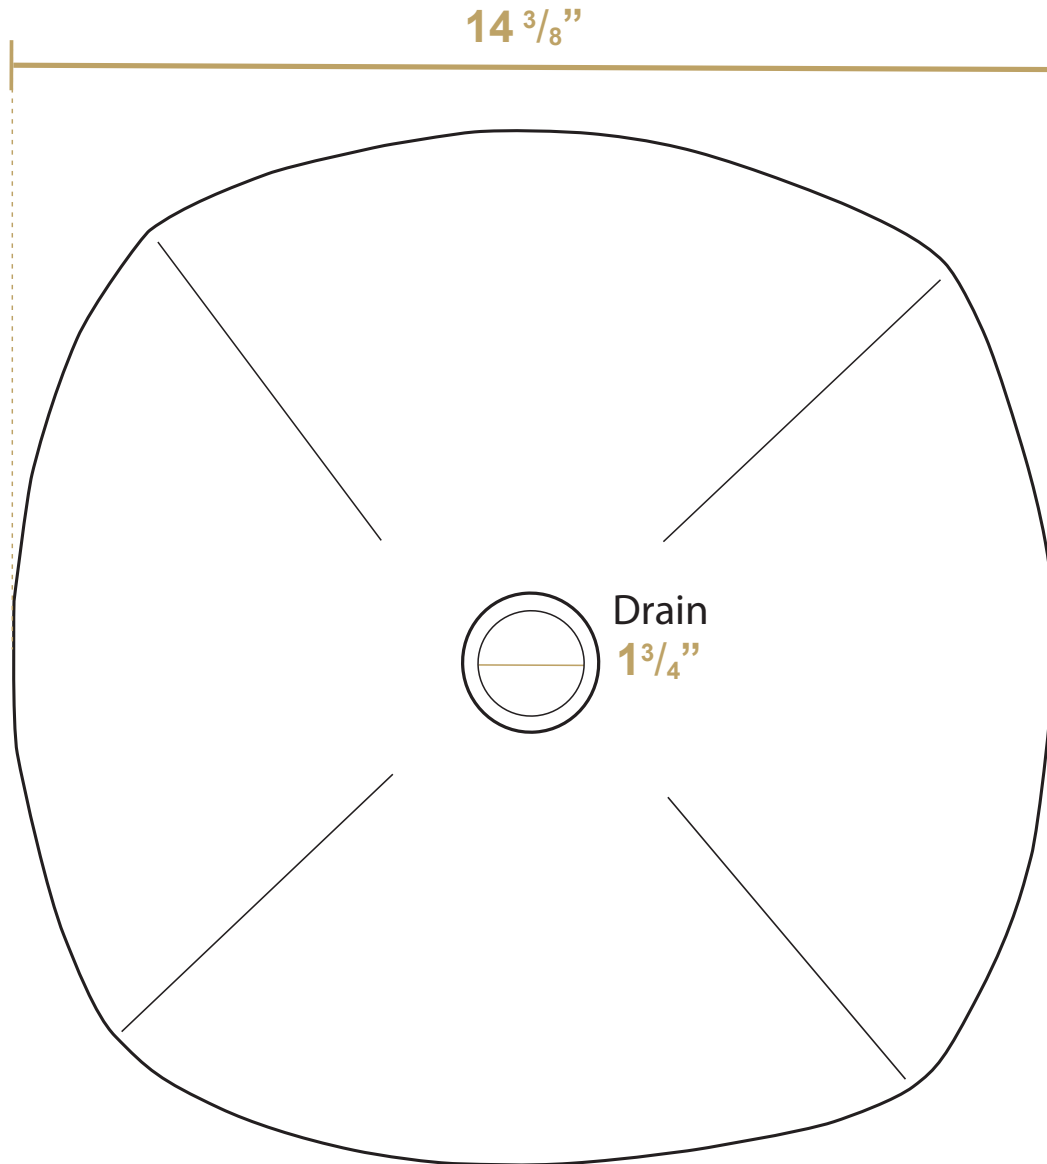

WH1515NDV

Overall Height
5 ¹/₄''

LIVE WITH STYLE!