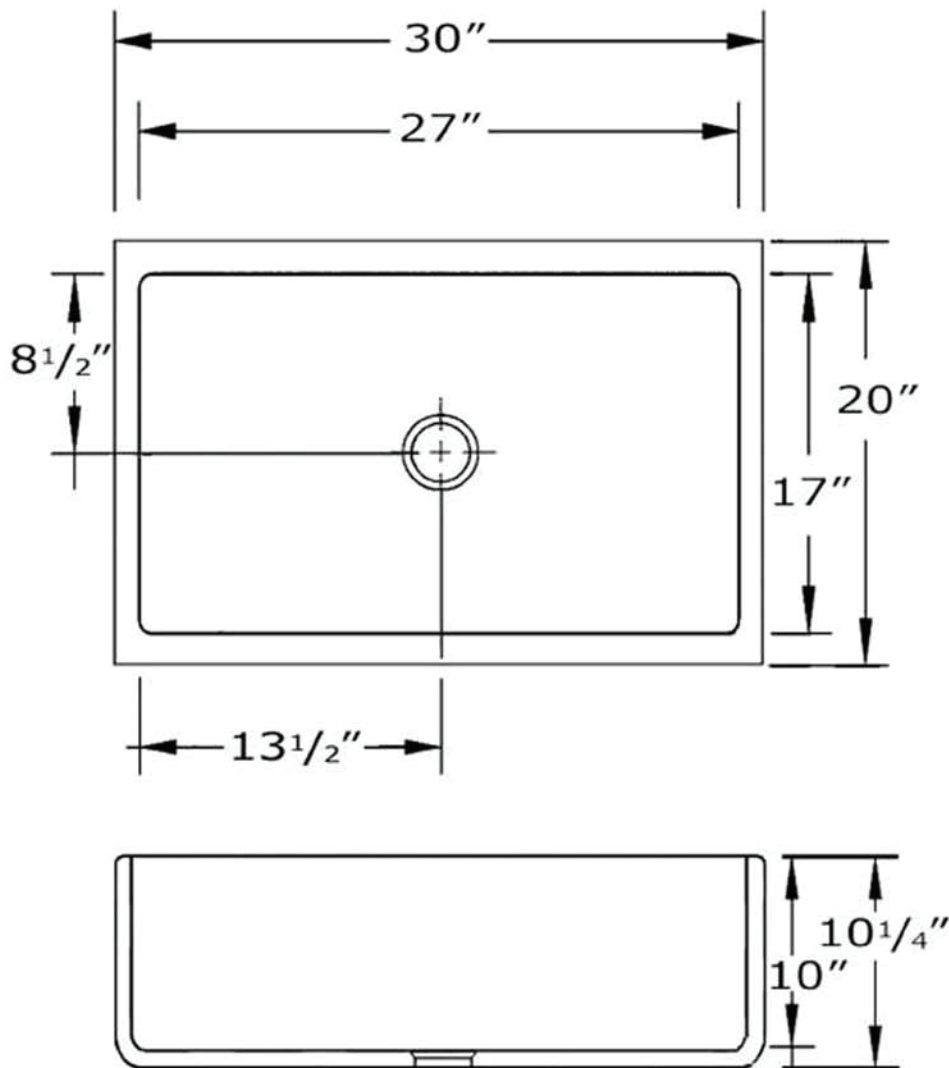

WH3020COFCSF

Please note that since each Copperhaus sink is handmade, there will be slight variations in color, texture, and size. We recommend the sink to be on-site when ordering or manufacturing cabinets. Adjustments to the cabinet size may be necessary. Even though these sinks are slightly pitched, the water may not drain completely and should be wiped out with a sponge after each use.