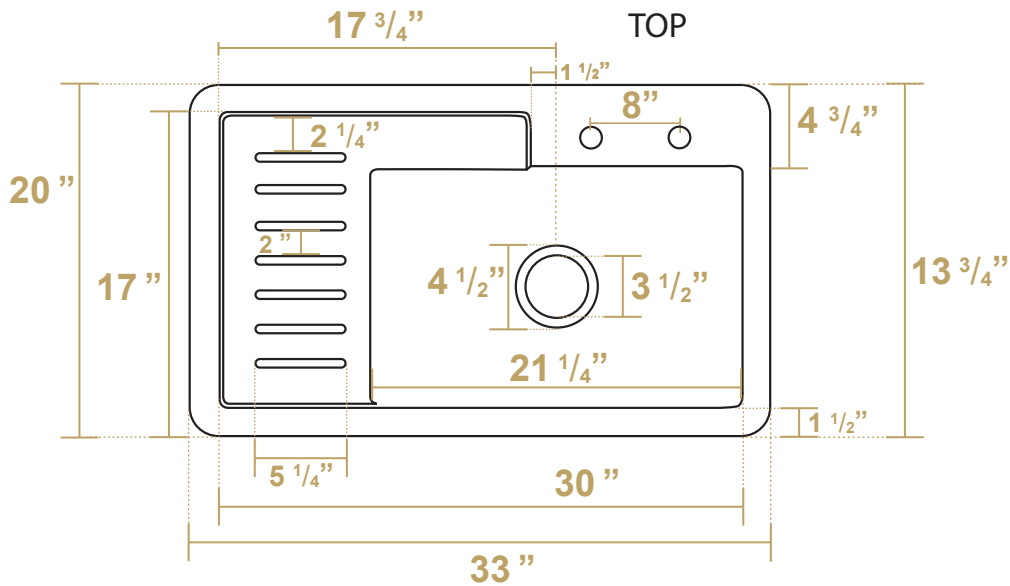

WH33209-CAB-NP

LIVE WITH STYLE!