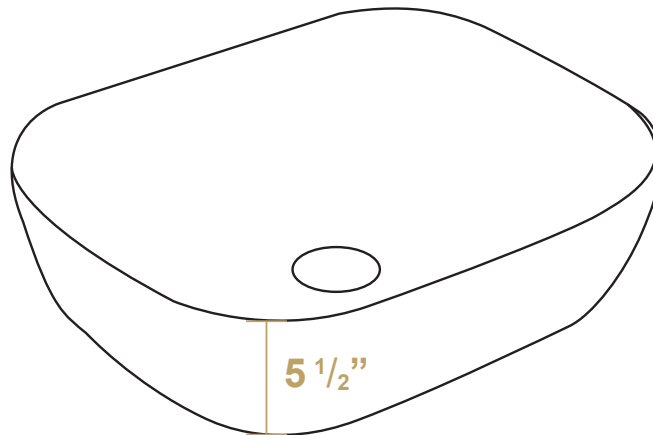

WH71302-F22

Overall Dimensions

19 ³/₄'' x 15 ³/₄'' x 5 ¹/₂''

Inside Dimensions

19 ¹/₄'' x 15 ¹/₄'' x 4''

LIVE WITH STYLE!