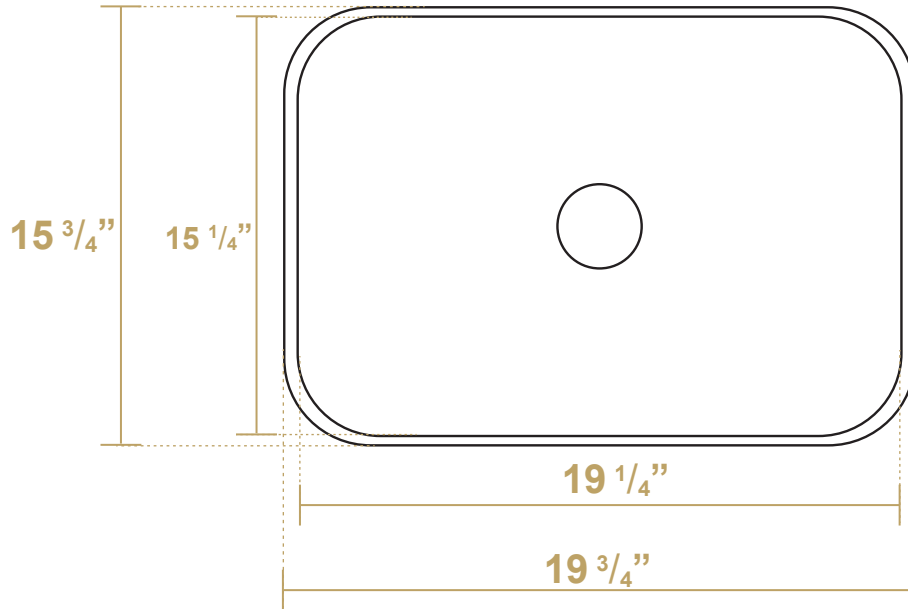

WH71302-F22

Overall Dimensions

19 ³/₄'' x 15 ³/₄'' x 5 ¹/₂''

Inside Dimensions

19 ¹/₄'' x 15 ¹/₄'' x 4''

LIVE WITH STYLE!