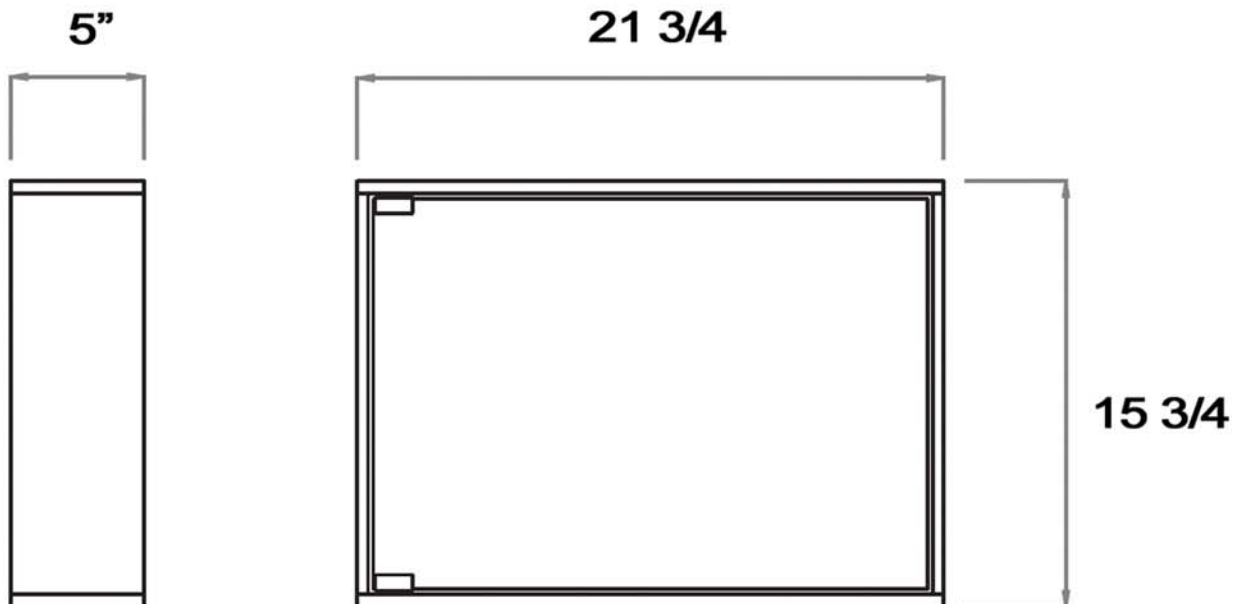

WHITEHAUS[®]
COLLECTION
A Collection of Fine Products

whitehauscollection.com

AERI - WHAEVE01

LIVE WITH STYLE!

589 Boston Post Rd - West Haven, CT 06516 USA - Tel: 203.479.8466 - Fax: 203.479.8477

E-mail: info@whitehauscollection.com - Toll Free Tel: 800.527.6690 - Toll Free Fax: 800.694.4837