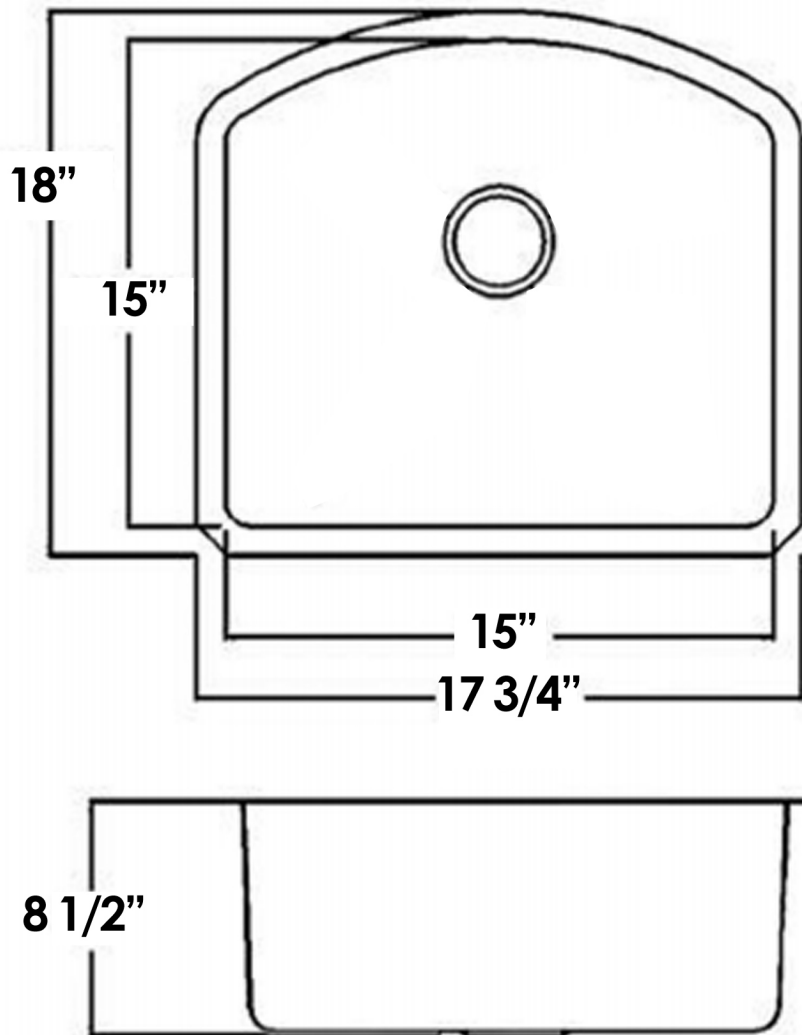

WHE1717D

*As Whitehaus Collection® Farmhaus Fireclay Sinks are individually handmade, sink sizes can vary and all dimensions are approximate. We strongly recommend that your sink be supplied to your cabinetmaker prior to the fabrication of your kitchen cabinets and countertops. Cutouts are not to be made until they are checked against your sink.