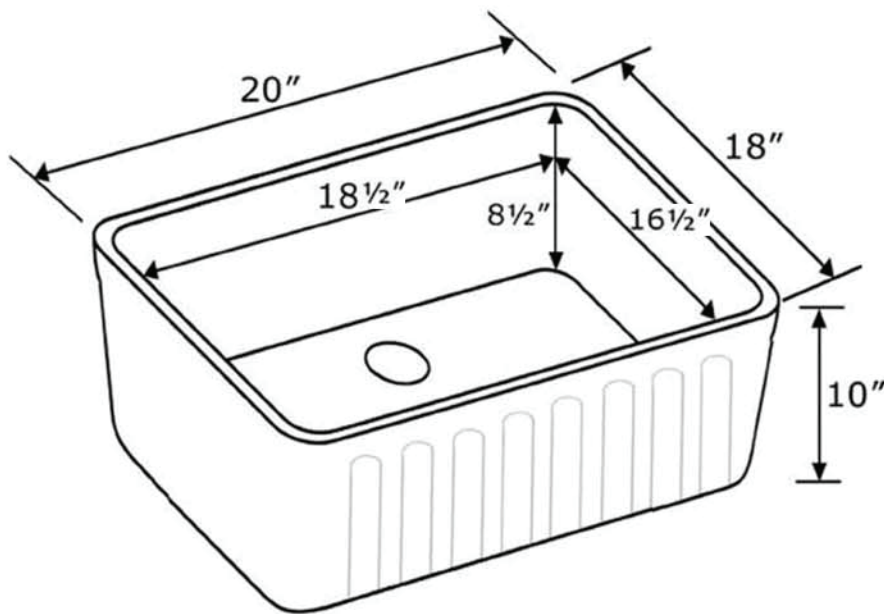

WHFLATN2018

As Whitehaus Collection® Farmhaus Fireclay Sinks are individually handmade, sink sizes can vary and all dimensions are approximate. We strongly recommend that your sink be supplied to your cabinetmaker prior to the fabrication of your kitchen cabinets and countertops. Cutouts are not to be made until they are checked against your sink. Whitehaus Collection® recommends the use of a protective grid in the bottom of the sink to avoid potential scuffing from heavy-duty cookware.