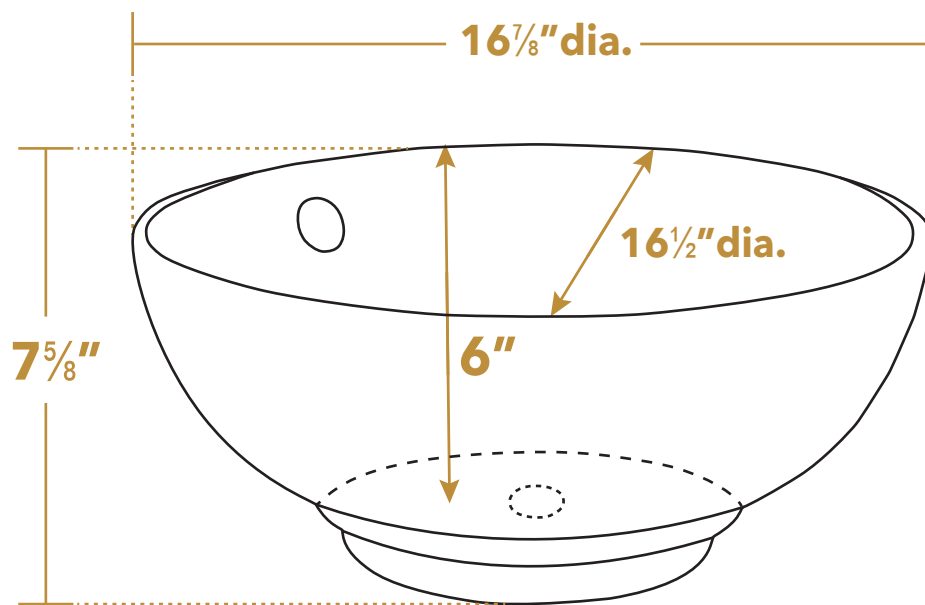

 **Whitehaus**[®]

WHKN1051

Drain hole dimension: **1³/₄" dia.**

LIVE WITH STYLE!