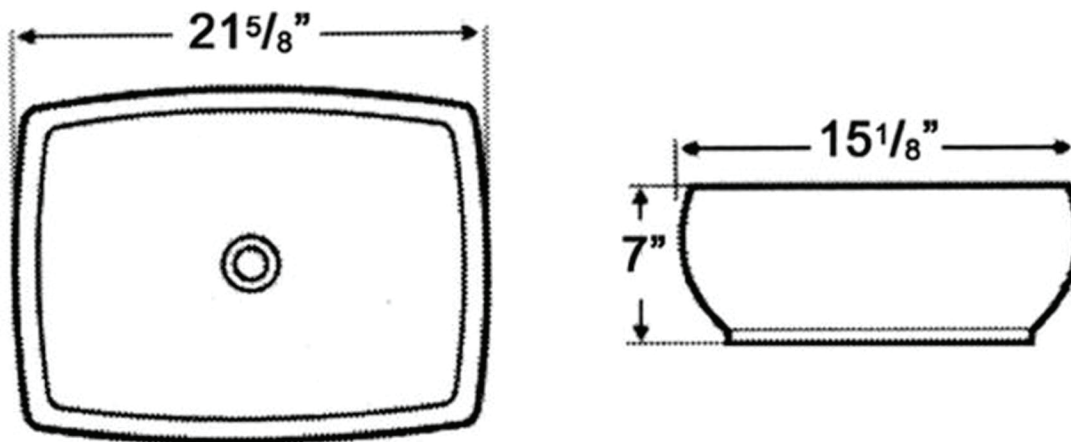

Whitehaus®

**WHKN1065**

**Inside Bowl Dimensions**  
 **$19\frac{1}{2}$ " x  $12\frac{5}{8}$ " x 5"**

**LIVE WITH STYLE!**

P.O. Box 26064, West Haven, CT USA 06516 • [P]: 203.479.8466 • [F]: 203.479.8477  
[Toll Free Phone]: 800.527.6690 • [Toll Free Fax]: 800.694.4837 • [info@WhitehausCollection.com](mailto:info@WhitehausCollection.com)