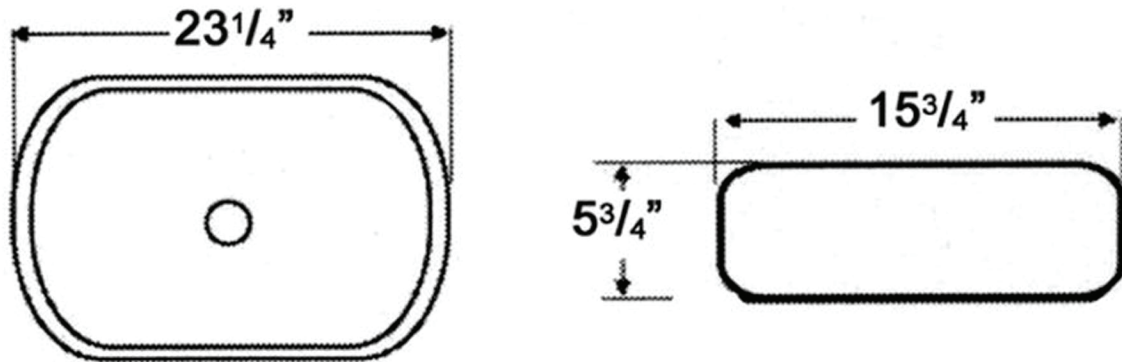

 Whitehaus®

WHKN1080

Inside Bowl Dimensions
22" x 14 1/2" x 4 3/4"

LIVE WITH STYLE!

P.O. Box 26064, West Haven, CT USA 06516 • [P]: 203.479.8466 • [F]: 203.479.8477
[Toll Free Phone]: 800.527.6690 • [Toll Free Fax]: 800.694.4837 • info@WhitehausCollection.com