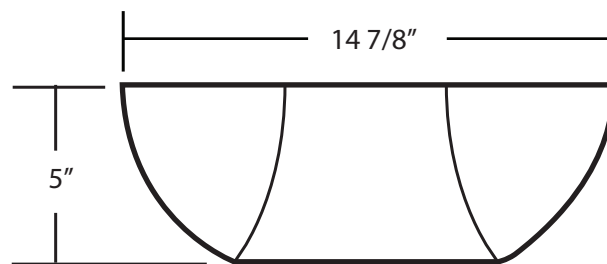

## WHKN1086

**Inside Bowl Dimensions**  
**30" x 14 1/4" x 4"**

**LIVE WITH STYLE!**