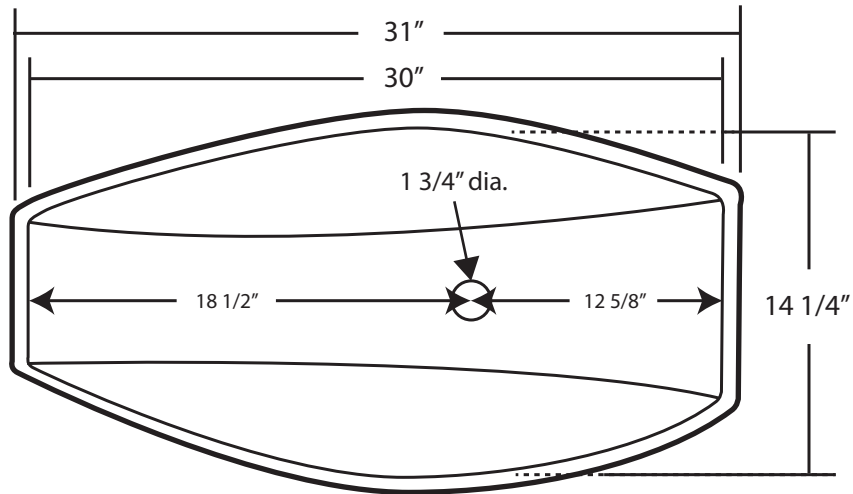

## WHKN1086

**Inside Bowl Dimensions**  
**30" x 14 1/4" x 4"**

**LIVE WITH STYLE!**