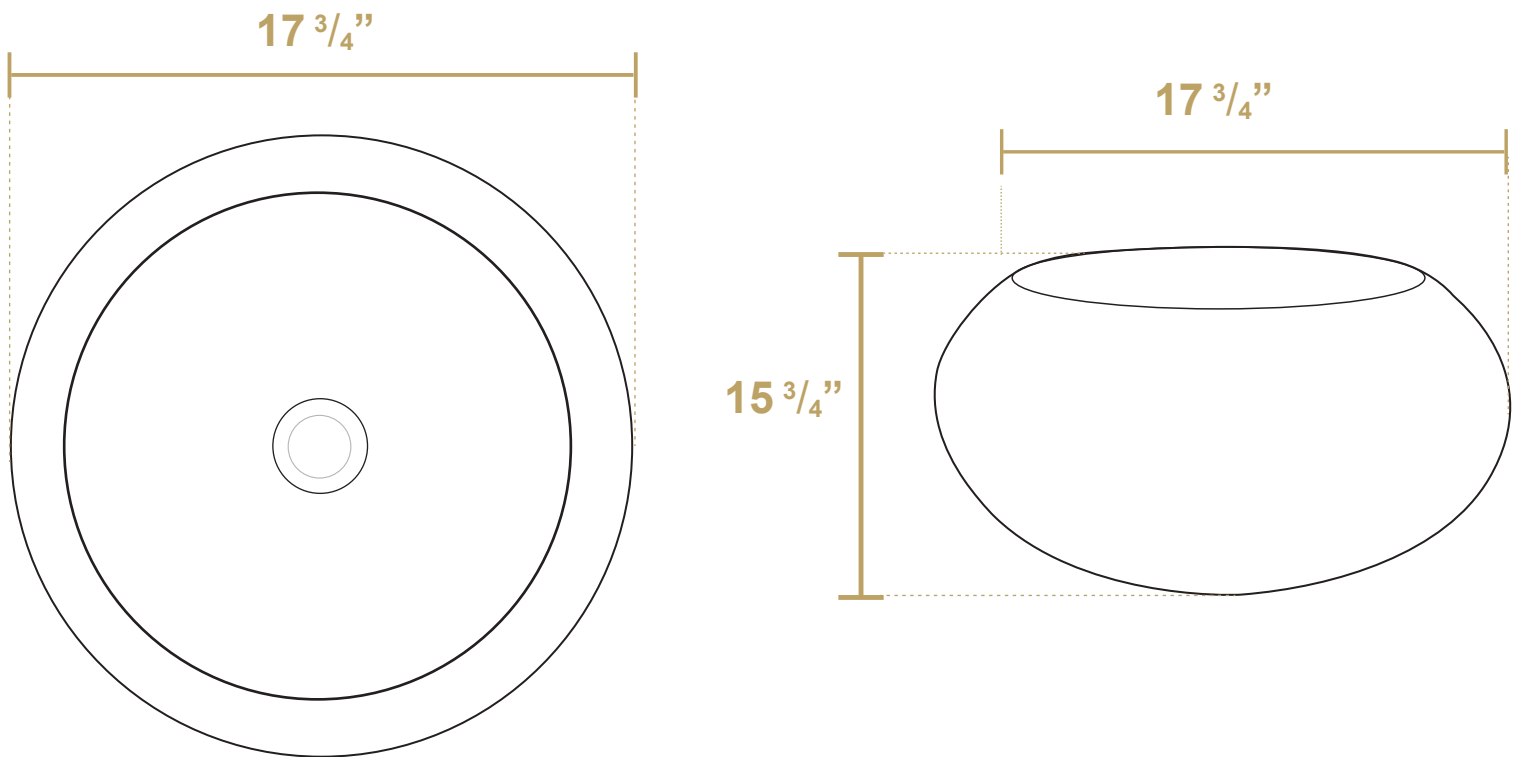

WHKN1090

Inside Bowl Dimensions

14 1/4" dia. x 4 1/2" depth (inner bowl)

LIVE WITH STYLE!