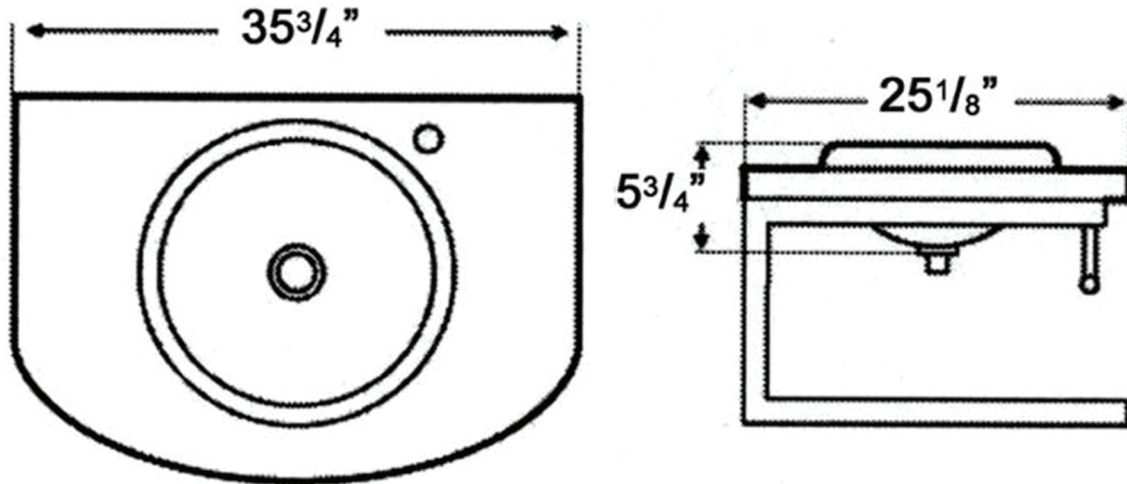

 Whitehaus®

WHKN1124

Inside Bowl Dimensions
21 1/4" x 15" x 4 3/4"

LIVE WITH STYLE!