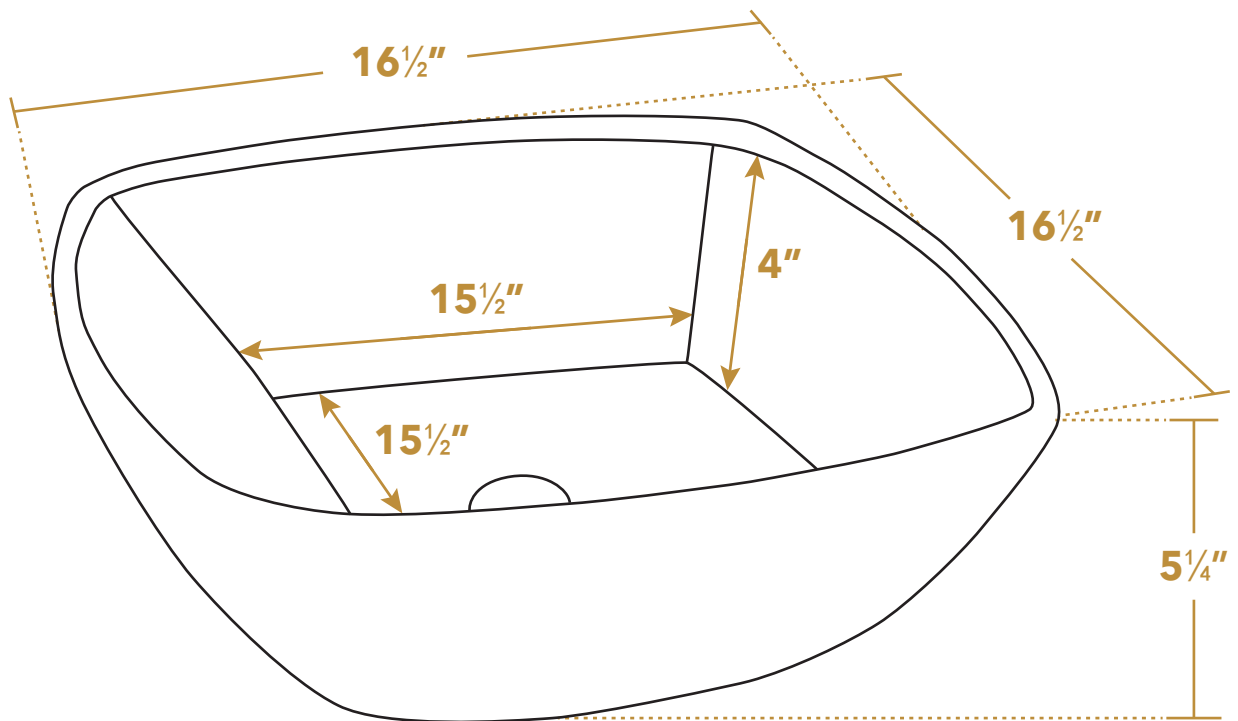

## WHKN4019

Drain hole dimension: **1 3/4" dia.**

**LIVE WITH STYLE!**