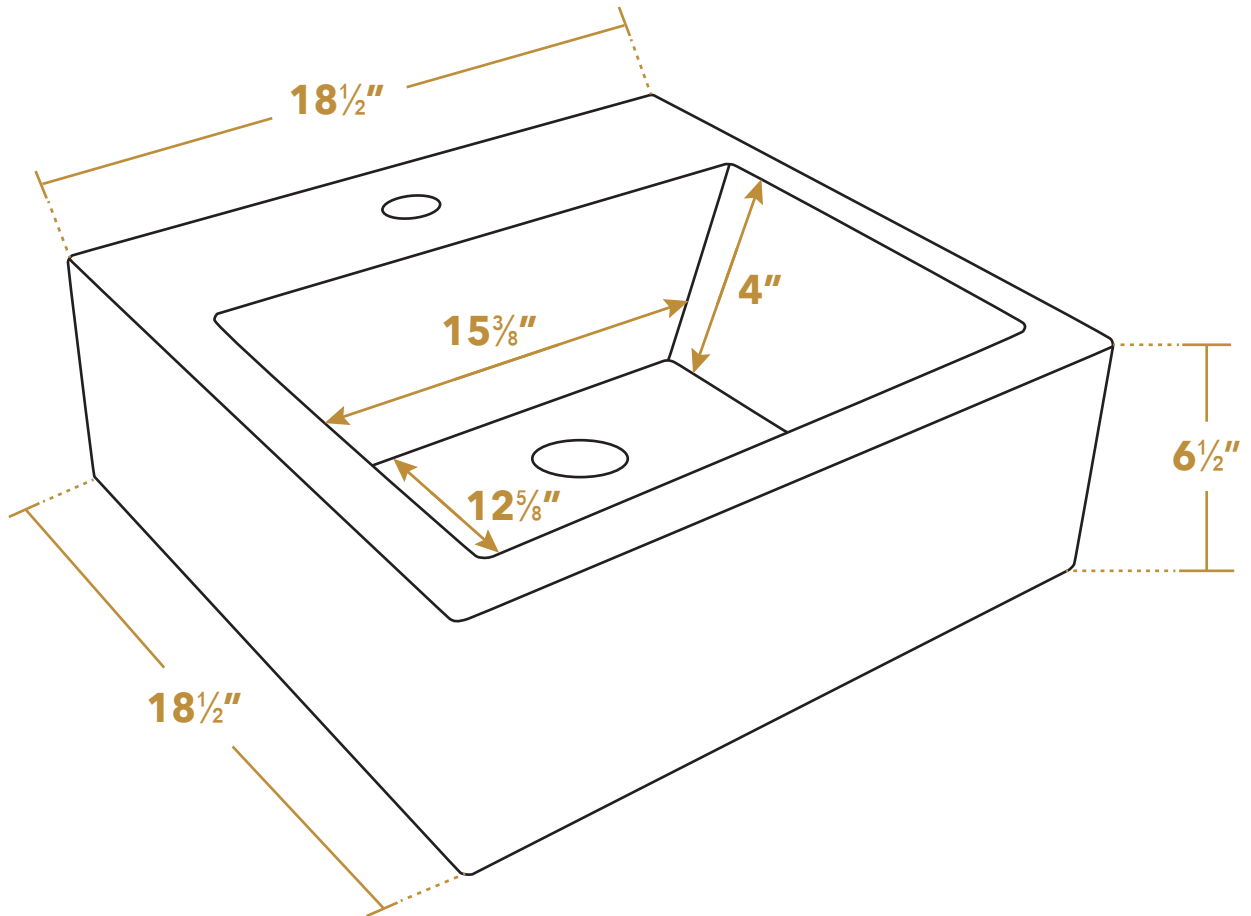

WHKN4051

Drain hole dimension: **1 3/4" dia.**

LIVE WITH STYLE!