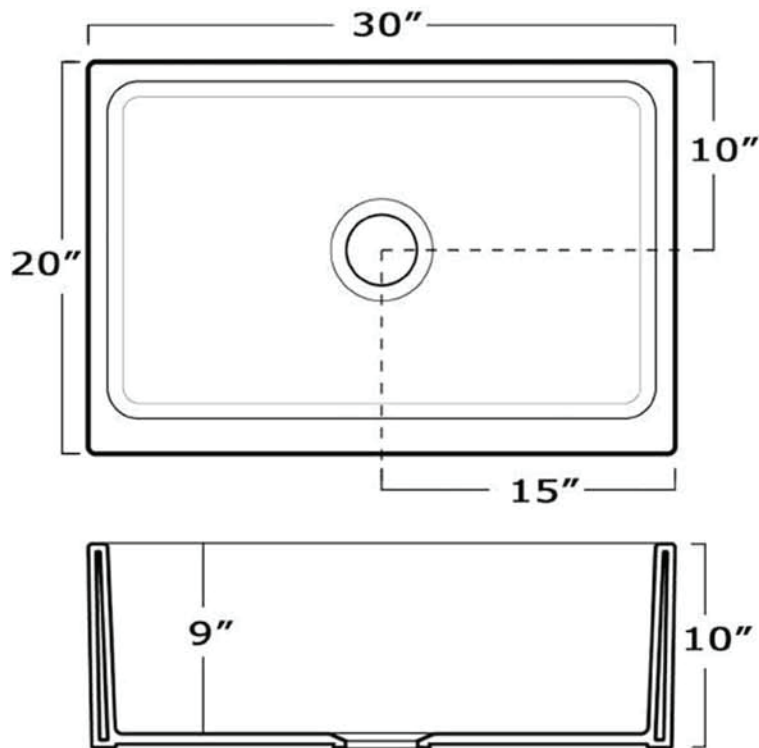

WHQ530

Inside Dimensions
27 1/4" x 16 3/4" x 9"

As Whitehaus Collection® Farmhaus Fireclay Sinks are individually handmade, sink sizes can vary and all dimensions are approximate. We strongly recommend that your sink be supplied to your cabinetmaker prior to the fabrication of your kitchen cabinets and countertops. Cutouts are not to be made until they are checked against your sink. Whitehaus Collection® recommends the use of a protective grid in the bottom of the sink to avoid potential scuffing from heavy-duty cookware.