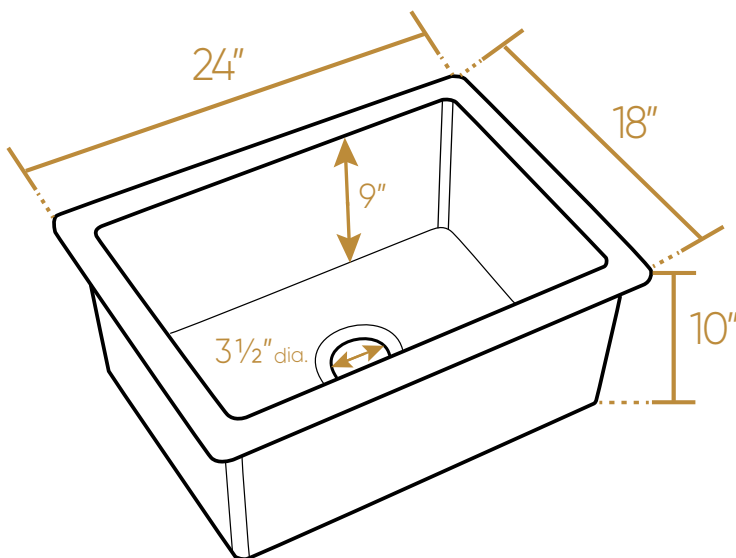

## WHUF2418

TOP

L x W x H

Overall Dimensions  
24" x 18" x 10"

Inside Bowl Dimensions  
21" x 15" x 9"

49 lbs.

As Whitehaus Collection Farmhaus Fireclay Sinks are individually handmade, sink sizes can vary and all dimensions are approximate. We strongly recommend that your sink be supplied to your cabinetmaker prior to the fabrication of your kitchen cabinets and countertops. Cutouts are not to be made until they are checked against your sink. Whitehaus Collection recommends the use of a protective grid in the bottom of the sink to avoid potential scuffing from heavy-duty cookware.