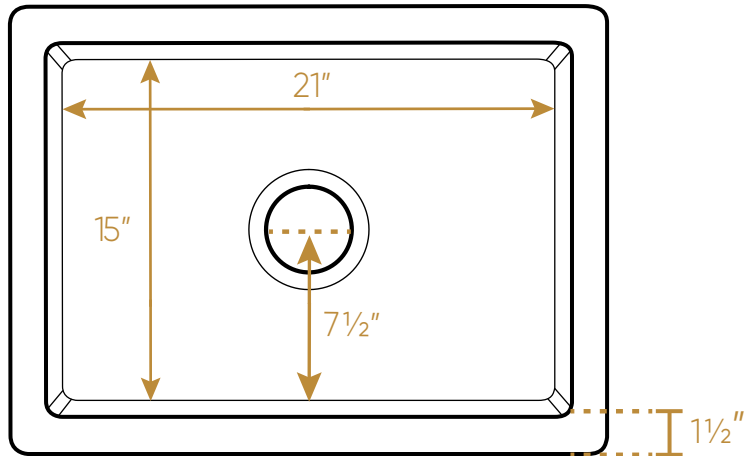

## WHUF2418

TOP

L x W x H

Overall Dimensions  
24" x 18" x 10"

Inside Bowl Dimensions  
21" x 15" x 9"

49 lbs.

As Whitehaus Collection Farmhaus Fireclay Sinks are individually handmade, sink sizes can vary and all dimensions are approximate. We strongly recommend that your sink be supplied to your cabinetmaker prior to the fabrication of your kitchen cabinets and countertops. Cutouts are not to be made until they are checked against your sink. Whitehaus Collection recommends the use of a protective grid in the bottom of the sink to avoid potential scuffing from heavy-duty cookware.