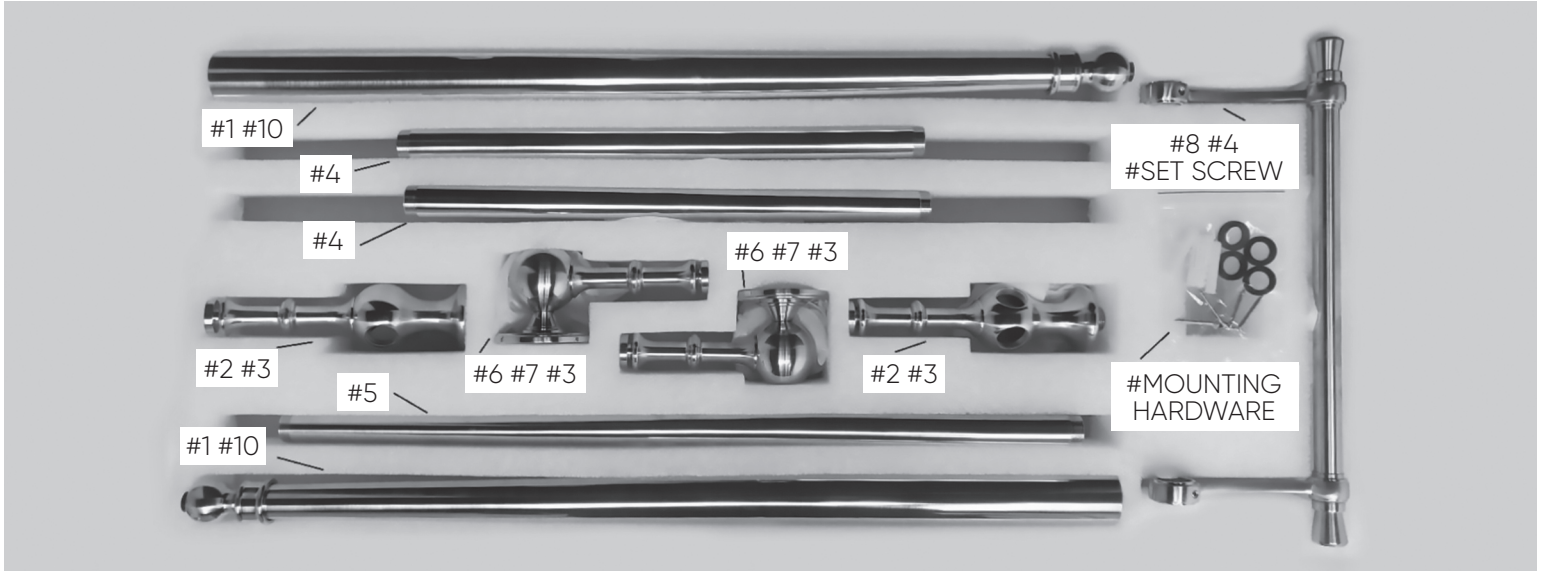

Item #	Description	Qty
1	Front leg support	2
2	Support sink post (front)	2
3	Adjustable sink support	4
4	Side rail	2
5	Extended front rail	1
6	Rear sink post	2
7	Wall mount plate	2
8	Towel rail	1
9	Mounting plate screws	4
10	Adjustable feet (front legs)	2