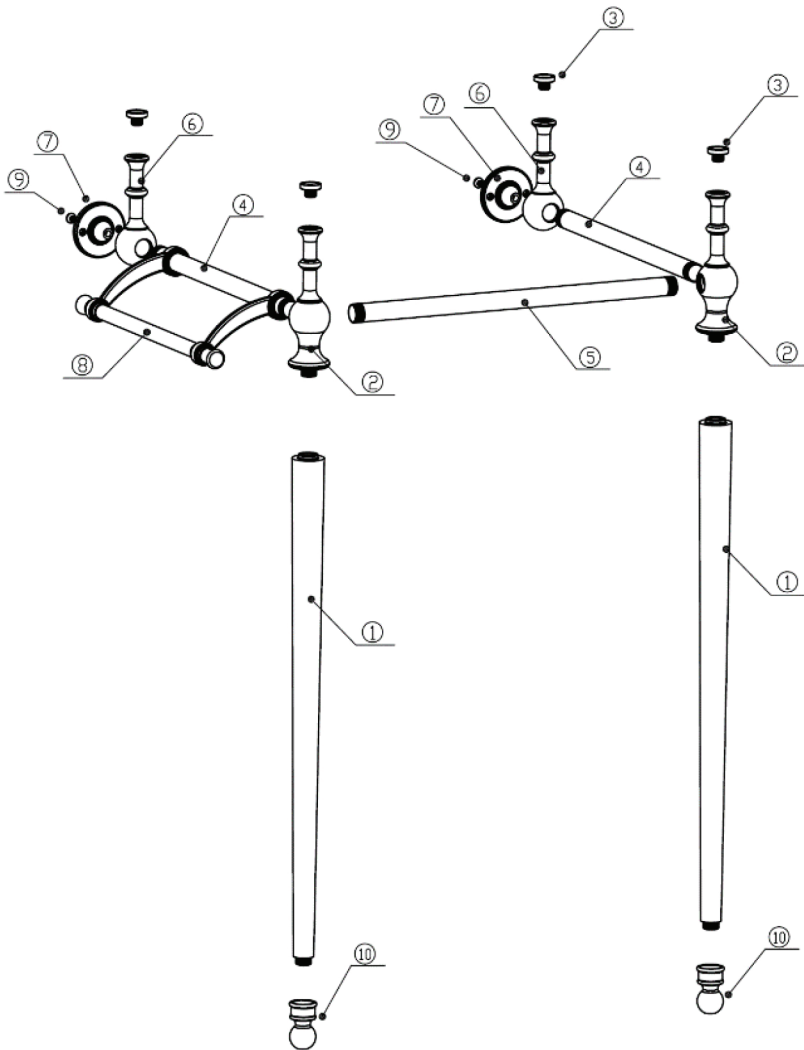

Item #	Description	Qty
1	Front leg support	2
2	Support sink post (front)	2
3	Adjustable sink support	4
4	Side rail	2
5	Extended front rail	1
6	Rear sink post	2
7	Wall mount plate	2
8	Towel rail	1
9	Mounting plate screws	4
10	Adjustable feet (front legs)	2