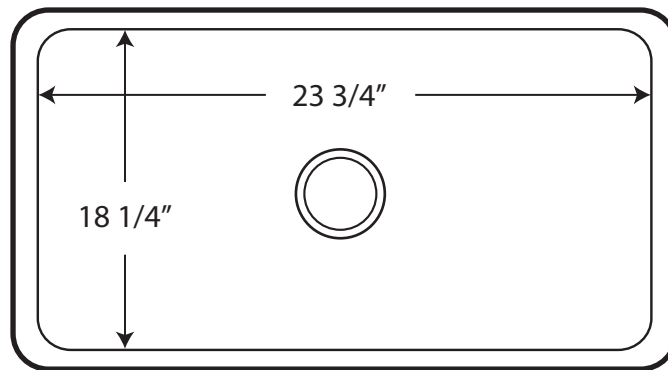

WHITEHAUS COLLECTION

501

This sink is finished on three sides only.

As Whitehaus Collection Farmhaus Fireclay Sinks are individually handmade, sink sizes can vary and all dimensions are approximate. We strongly recommend that your sink be supplied to your cabinetmaker prior to the fabrication of your kitchen cabinets and countertops. Cutouts are not to be made until they are checked against your sink. Whitehaus Collection recommends the use of a protective grid in the bottom of the sink to avoid potential scuffing from heavy-duty cookware.