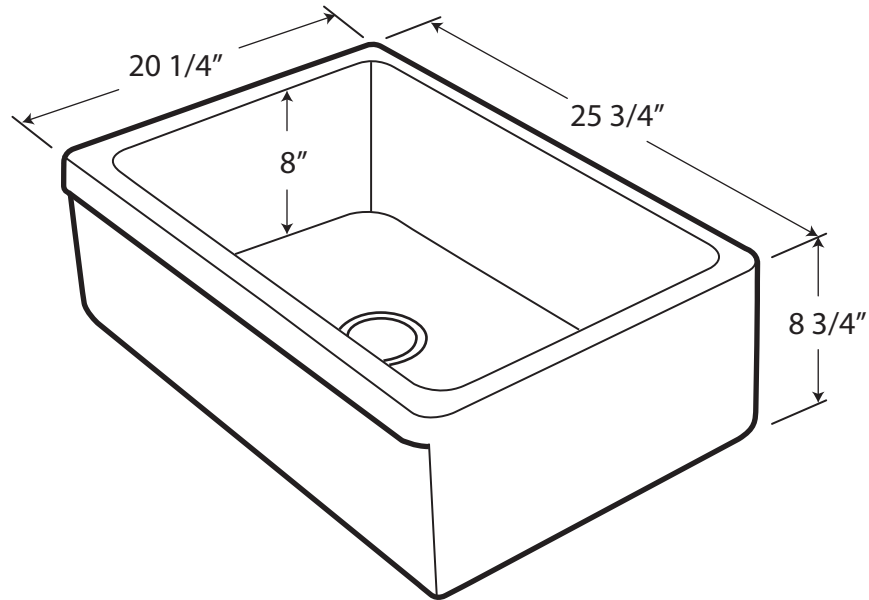

WHITEHAUS COLLECTION

501

This sink is finished on three sides only.

As Whitehaus Collection Farmhaus Fireclay Sinks are individually handmade, sink sizes can vary and all dimensions are approximate. We strongly recommend that your sink be supplied to your cabinetmaker prior to the fabrication of your kitchen cabinets and countertops. Cutouts are not to be made until they are checked against your sink. Whitehaus Collection recommends the use of a protective grid in the bottom of the sink to avoid potential scuffing from heavy-duty cookware.