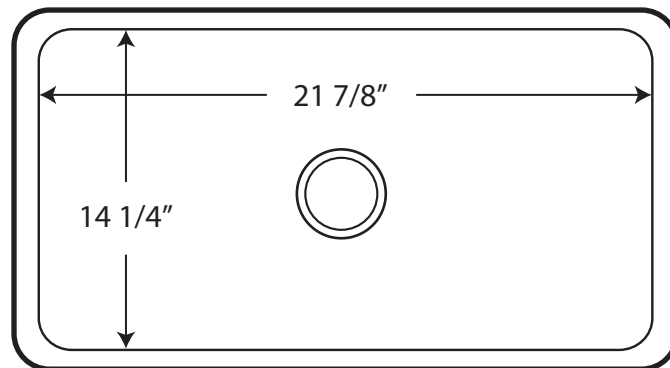

WHITEHAUS COLLECTION

504

This sink is finished on three sides only.

As Whitehaus Collection Farmhaus Fireclay Sinks are individually handmade, sink sizes can vary and all dimensions are approximate. We strongly recommend that your sink be supplied to your cabinetmaker prior to the fabrication of your kitchen cabinets and countertops. Cutouts are not to be made until they are checked against your sink. Whitehaus Collection recommends the use of a protective grid in the bottom of the sink to avoid potential scuffing from heavy-duty cookware.