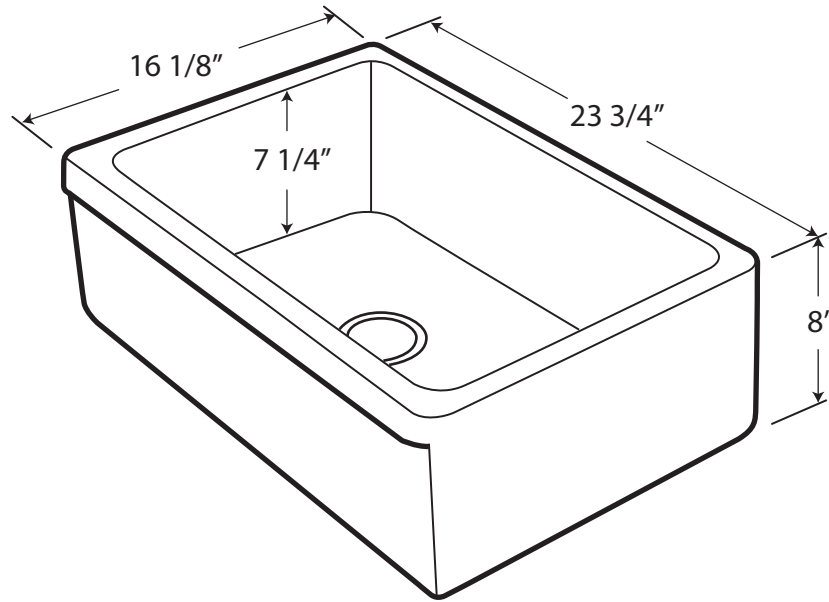

WHITEHAUS COLLECTION

504

This sink is finished on three sides only.

As Whitehaus Collection Farmhaus Fireclay Sinks are individually handmade, sink sizes can vary and all dimensions are approximate. We strongly recommend that your sink be supplied to your cabinetmaker prior to the fabrication of your kitchen cabinets and countertops. Cutouts are not to be made until they are checked against your sink. Whitehaus Collection recommends the use of a protective grid in the bottom of the sink to avoid potential scuffing from heavy-duty cookware.