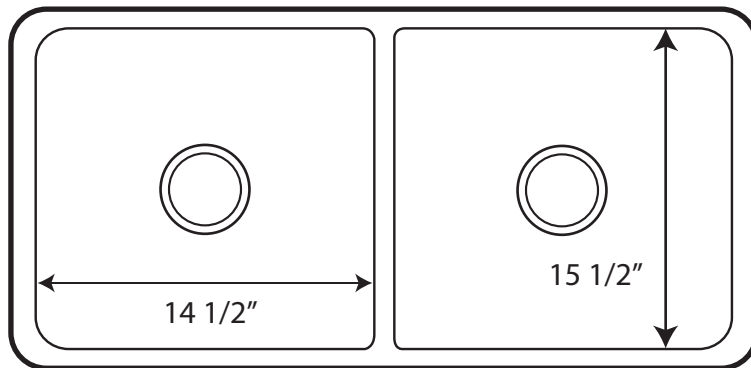

## 512

This sink is finished on three sides only.

As Whitehaus Collection Farmhaus Fireclay Sinks are individually handmade, sink sizes can vary and all dimensions are approximate. We strongly recommend that your sink be supplied to your cabinetmaker prior to the fabrication of your kitchen cabinets and countertops. Cutouts are not to be made until they are checked against your sink. Whitehaus Collection recommends the use of a protective grid in the bottom of the sink to avoid potential scuffing from heavy-duty cookware.