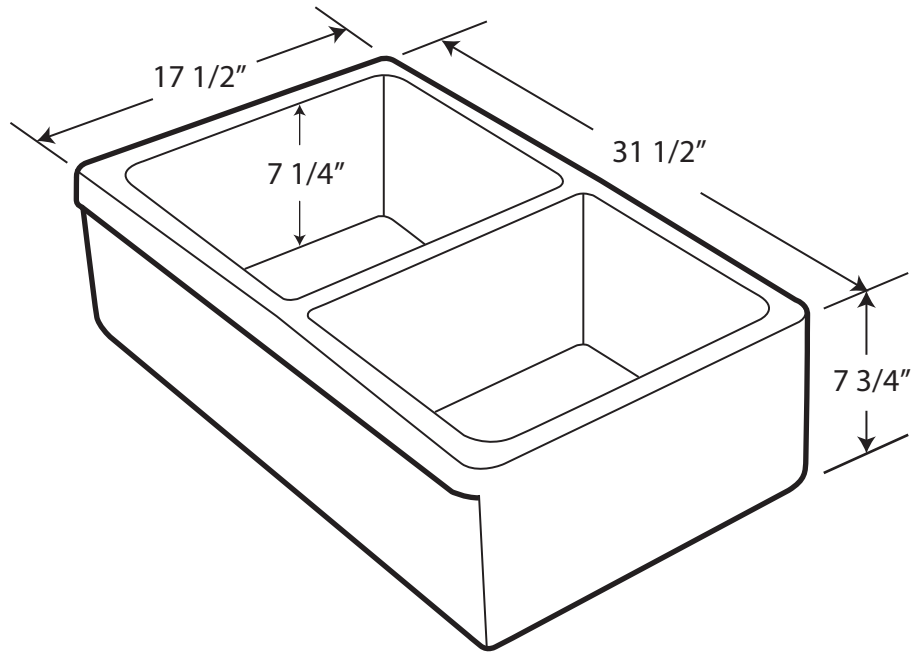

## 512

This sink is finished on three sides only.

As Whitehaus Collection Farmhaus Fireclay Sinks are individually handmade, sink sizes can vary and all dimensions are approximate. We strongly recommend that your sink be supplied to your cabinetmaker prior to the fabrication of your kitchen cabinets and countertops. Cutouts are not to be made until they are checked against your sink. Whitehaus Collection recommends the use of a protective grid in the bottom of the sink to avoid potential scuffing from heavy-duty cookware.