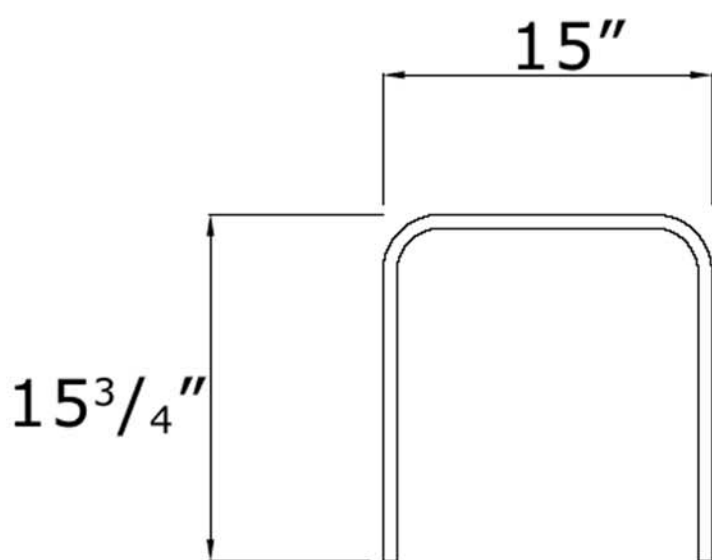

## AERI - AEB55T

**LIVE WITH STYLE!**

589 Boston Post Rd - West Haven, CT 06516 USA - Tel: 203.479.8466 - Fax: 203.479.8477

E-mail: [info@whitehauscollection.com](mailto:info@whitehauscollection.com) - Toll Free Tel: 800.527.6690 - Toll Free Fax: 800.694.4837