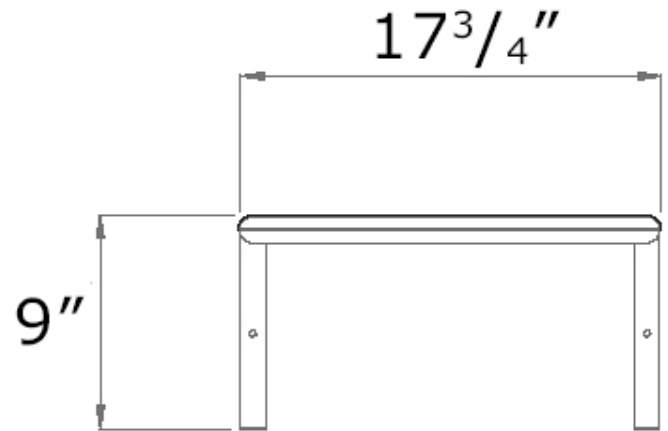

 **Whitehaus**[®]

AELA145

SIDE VIEW

BACK VIEW

19 3/4"

TOP VIEW

LIVE WITH STYLE!