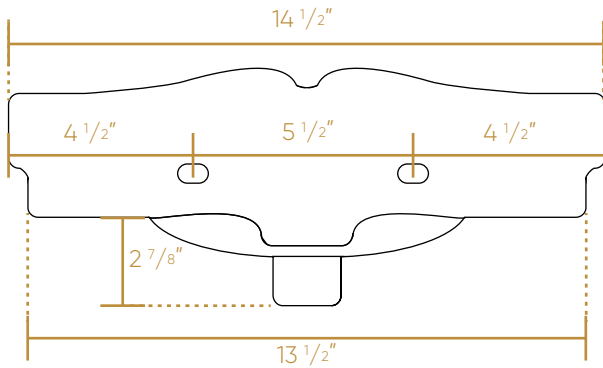

WHITEHAUS COLLECTION

AR035-C

BACK

FRONT

TOP

SIDE

L x W x H

Overall Dimensions

14 1/2" x 11" x 6 1/2"

Inside Dimensions

11" x 7 3/4" x 3 1/2"

13 lbs.

Note: available with no-hole (AR035),
right-hole (AR035R), left-hole (AR035L)
or two-hole (AR035T) faucet drilling.

LIVE WITH STYLE!

P.O. Box 26064, West Haven, CT USA 06516 • [Toll Free Phone]: 800.527.6690
info@whitehauscollection.com • whitehauscollection.com