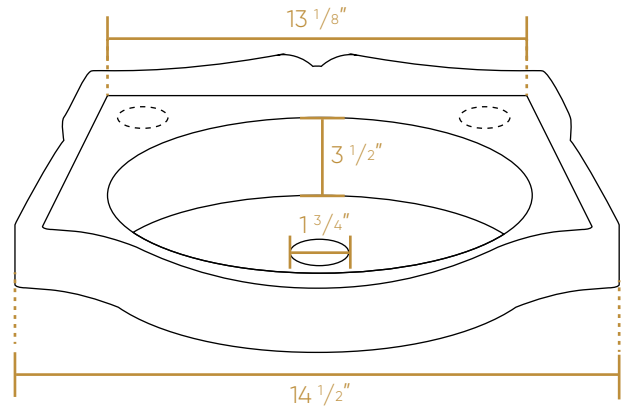

WHITEHAUS COLLECTION

AR035-C

BACK

FRONT

TOP

SIDE

L x W x H

Overall Dimensions

14 1/2" x 11" x 6 1/2"

Inside Dimensions

11" x 7 3/4" x 3 1/2"

13 lbs.

Note: available with no-hole (AR035),
right-hole (AR035R), left-hole (AR035L)
or two-hole (AR035T) faucet drilling.

LIVE WITH STYLE!

P.O. Box 26064, West Haven, CT USA 06516 • [Toll Free Phone]: 800.527.6690
info@whitehauscollection.com • whitehauscollection.com