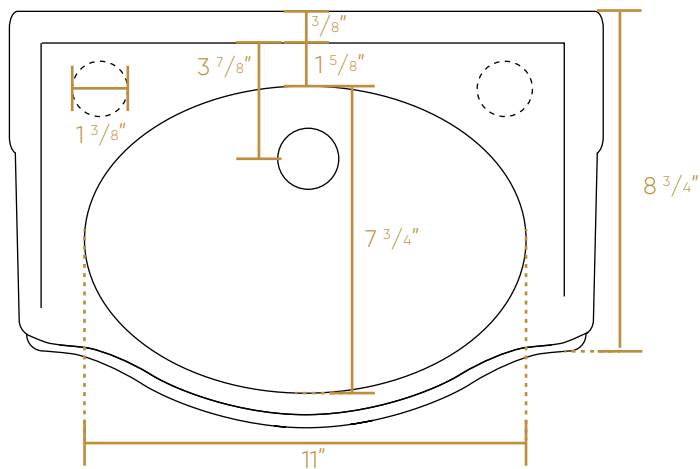

WHITEHAUS COLLECTION

AR035-C

BACK

FRONT

TOP

SIDE

L x W x H

Overall Dimensions

14 1/2" x 11" x 6 1/2"

Inside Dimensions

11" x 7 3/4" x 3 1/2"

13 lbs.

Note: available with no-hole (AR035),
right-hole (AR035R), left-hole (AR035L)
or two-hole (AR035T) faucet drilling.

LIVE WITH STYLE!

P.O. Box 26064, West Haven, CT USA 06516 • [Toll Free Phone]: 800.527.6690
info@whitehauscollection.com • whitehauscollection.com