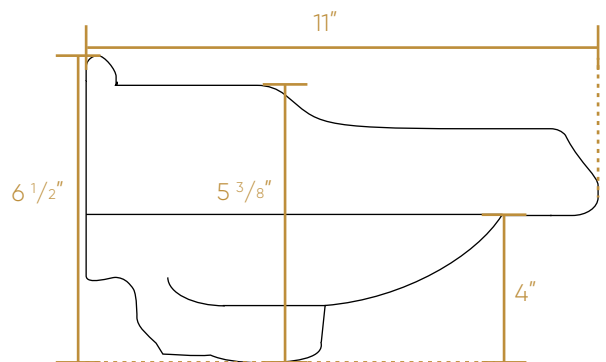

WHITEHAUS COLLECTION

AR035-C

BACK

FRONT

TOP

SIDE

L x W x H

Overall Dimensions

14 1/2" x 11" x 6 1/2"

Inside Dimensions

11" x 7 3/4" x 3 1/2"

13 lbs.

Note: available with no-hole (AR035),
right-hole (AR035R), left-hole (AR035L)
or two-hole (AR035T) faucet drilling.

LIVE WITH STYLE!

P.O. Box 26064, West Haven, CT USA 06516 • [Toll Free Phone]: 800.527.6690
info@whitehauscollection.com • whitehauscollection.com