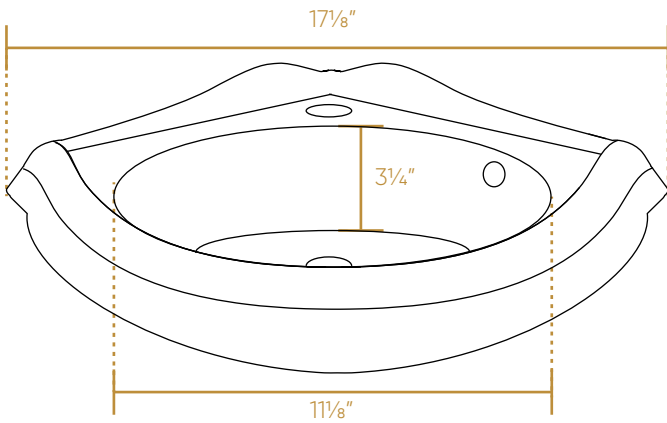

## AR036-C

FRONT

TOP

BACK

L x W x H

Overall Dimensions

17 1/8" x 15 1/2" x 6 3/8"

Inside Dimensions

11 1/8" x 8 5/8" x 3 1/4"

14 lbs.

Note: available with single-hole faucet drilling only.

LIVE WITH STYLE!

P.O. Box 26064, West Haven, CT USA 06516 • [Toll Free Phone]: 800.527.6690  
info@whitehauscollection.com • whitehauscollection.com