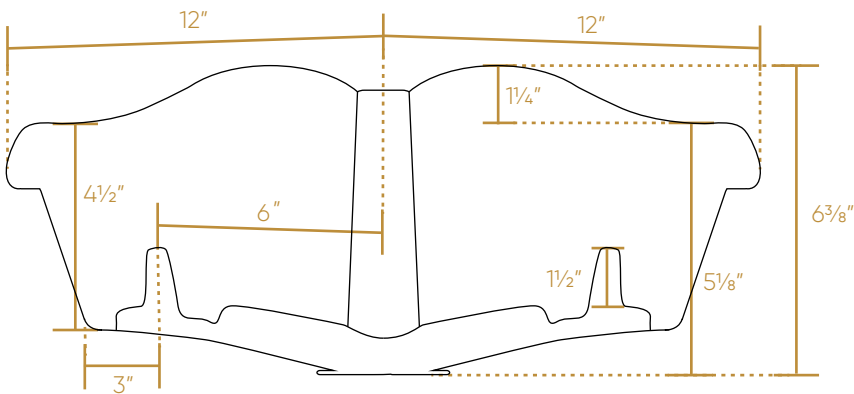

## AR036-C

FRONT

TOP

BACK

L x W x H

Overall Dimensions

17 1/8" x 15 1/2" x 6 3/8"

Inside Dimensions

11 1/8" x 8 5/8" x 3 1/4"

14 lbs.

Note: available with single-hole faucet drilling only.

LIVE WITH STYLE!

P.O. Box 26064, West Haven, CT USA 06516 • [Toll Free Phone]: 800.527.6690  
info@whitehauscollection.com • whitehauscollection.com