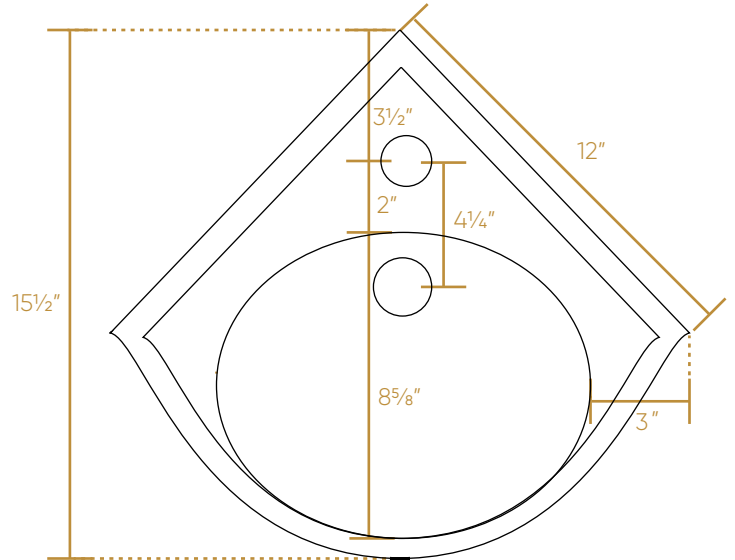

## AR036-C

FRONT

TOP

BACK

L x W x H

Overall Dimensions

17 1/8" x 15 1/2" x 6 3/8"

Inside Dimensions

11 1/8" x 8 5/8" x 3 1/4"

14 lbs.

Note: available with single-hole faucet drilling only.

LIVE WITH STYLE!

P.O. Box 26064, West Haven, CT USA 06516 • [Toll Free Phone]: 800.527.6690  
info@whitehauscollection.com • whitehauscollection.com