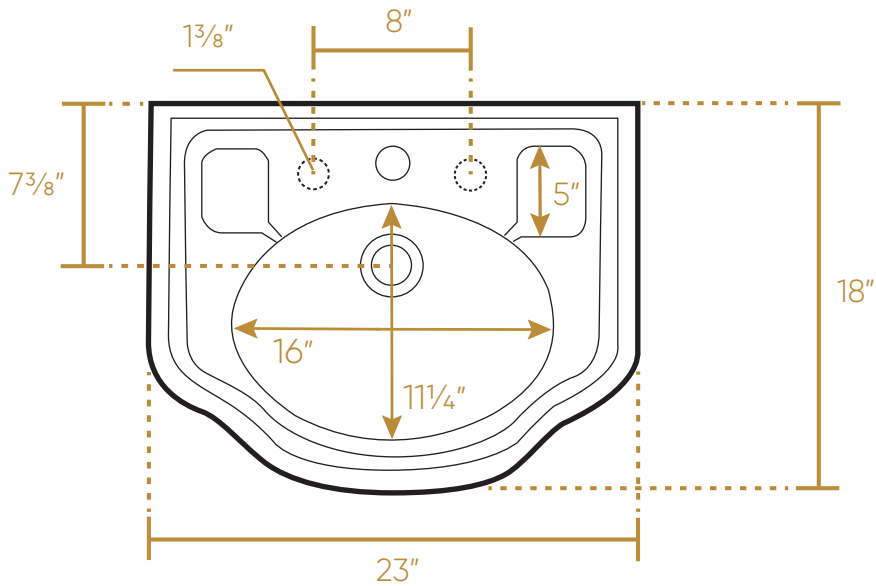

WHITEHAUS COLLECTION

AR814-AR815

L x W x H

Overall Dimensions

23" x 18" x 36 3/4"

Inside Bowl Dimensions

16" x 11 1/4" x 6"

63 lbs.