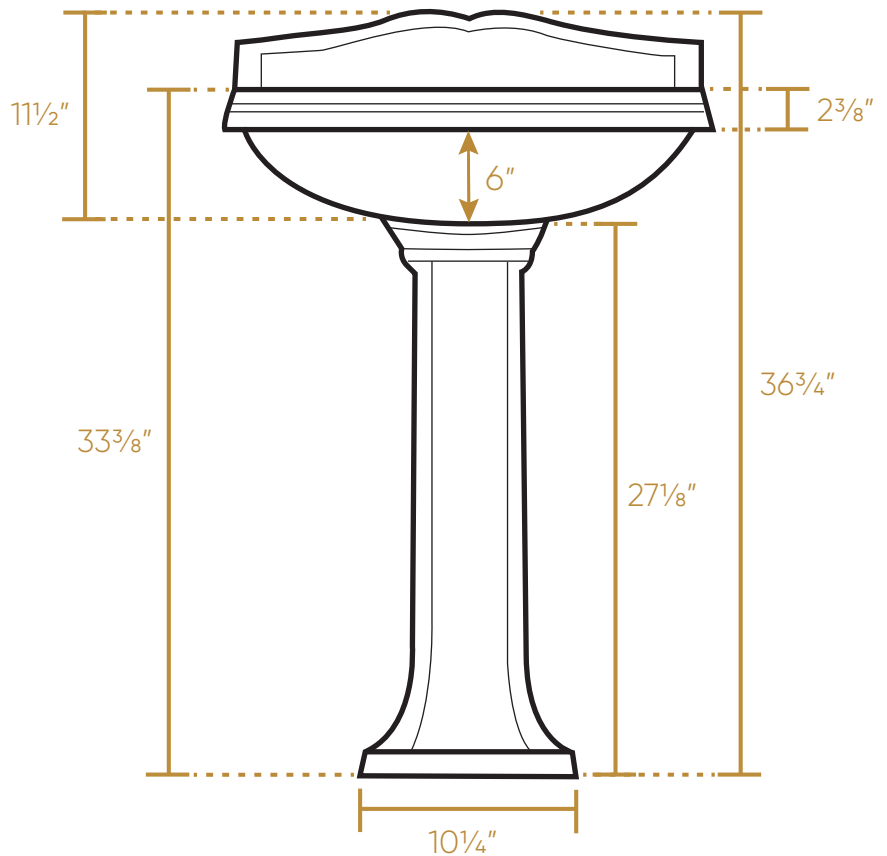

WHITEHAUS COLLECTION

AR814-AR815

L x W x H

Overall Dimensions

23" x 18" x 36 3/4"

Inside Bowl Dimensions

16" x 11 1/4" x 6"

63 lbs.