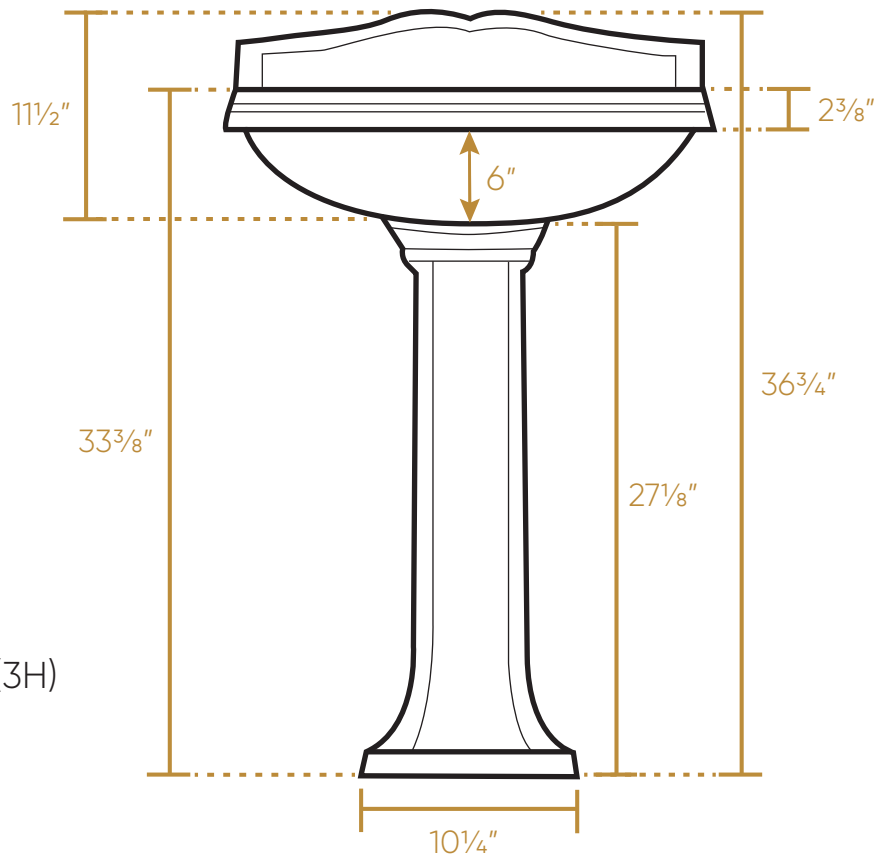

WHITEHAUS COLLECTION

AR814-AR815

L x W x H

Overall Dimensions

23" x 18" x 36 3/4"

Inside Bowl Dimensions

16" x 11 1/4" x 6"

63 lbs.

NOTE: Available with a widespread (3H)
or single-hole (1H) faucet drilling.

LIVE WITH STYLE!

P.O. Box 26064, West Haven, CT USA 06516 • [Toll Free Phone]: 800.527.6690
info@whitehauscollection.com • whitehauscollection.com