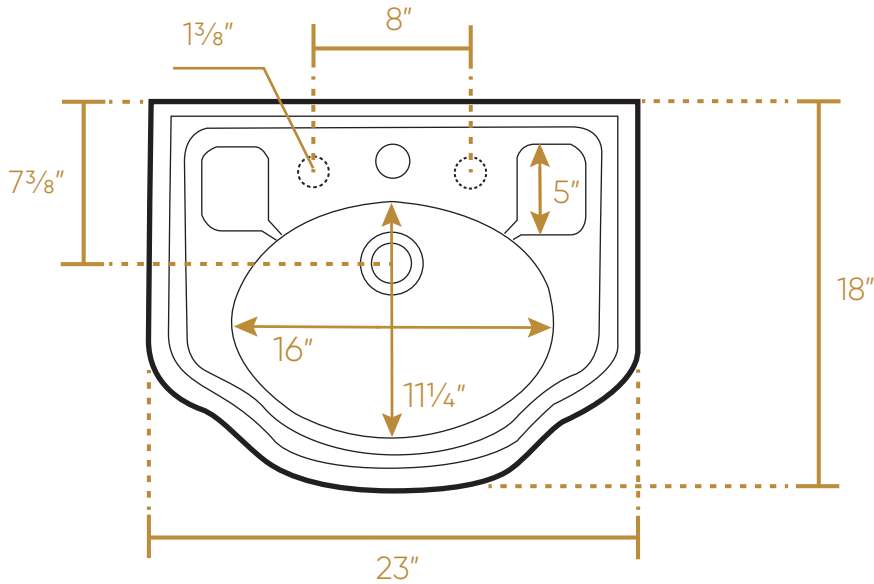

WHITEHAUS COLLECTION

AR814-AR815

L x W x H

Overall Dimensions

23" x 18" x 36 3/4"

Inside Bowl Dimensions

16" x 11 1/4" x 6"

63 lbs.

NOTE: Available with a widespread (3H)
or single-hole (1H) faucet drilling.

LIVE WITH STYLE!

P.O. Box 26064, West Haven, CT USA 06516 • [Toll Free Phone]: 800.527.6690
info@whitehauscollection.com • whitehauscollection.com