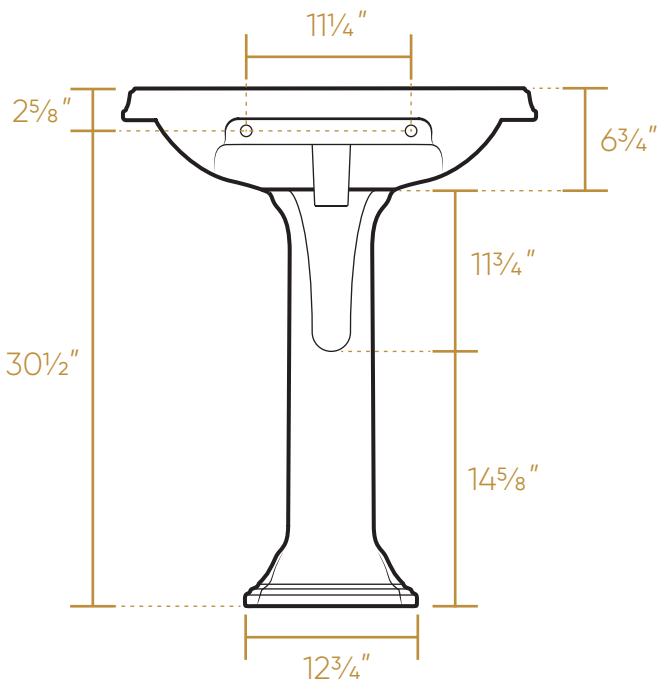

WHITEHAUS COLLECTION

AR854-AR805

TOP

BACK

FRONT

SIDE

73 lbs.

NOTE: Available with a widespread (3H) or single-hole (1H) faucet drilling.