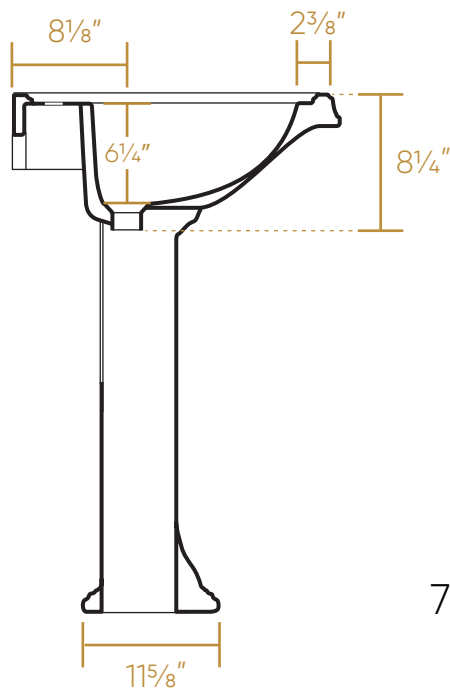

WHITEHAUS COLLECTION

AR854-AR805

TOP

BACK

FRONT

SIDE

73 lbs.

NOTE: Available with a widespread (3H) or single-hole (1H) faucet drilling.