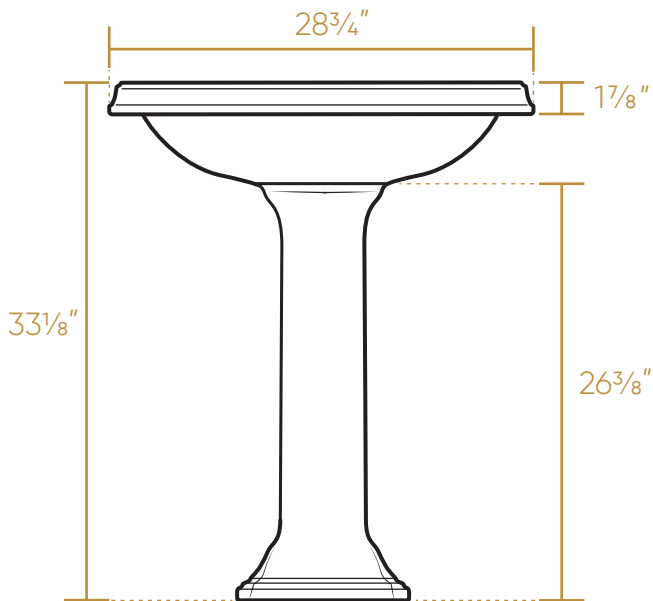

WHITEHAUS COLLECTION

AR854-AR805

TOP

BACK

FRONT

SIDE

73 lbs.

NOTE: Available with a widespread (3H) or single-hole (1H) faucet drilling.