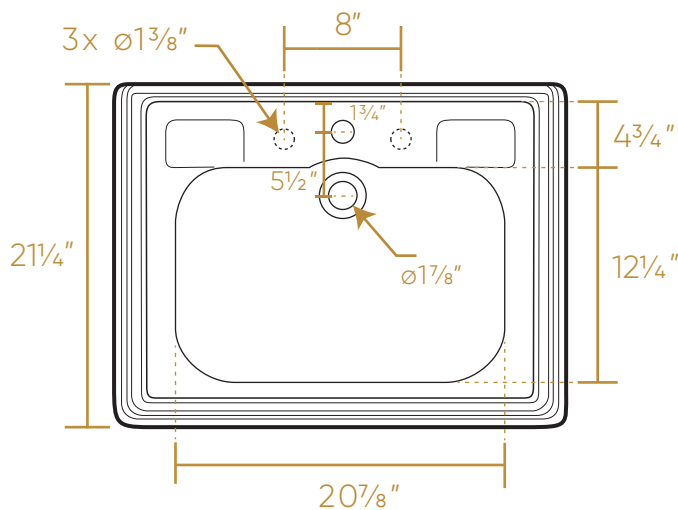

WHITEHAUS COLLECTION

AR854-AR805

TOP

BACK

FRONT

SIDE

73 lbs.

NOTE: Available with a widespread (3H) or single-hole (1H) faucet drilling.