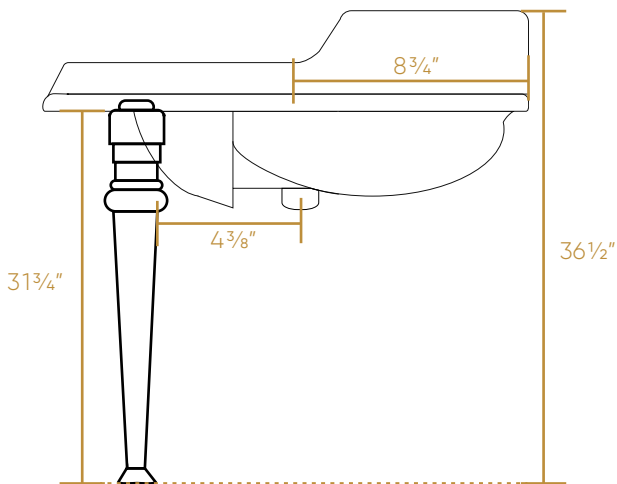

## AR864-GB001

TOP

BOTTOM

SIDE

FRONT

BACK

NOTE: Available with a widespread (3H) or single-hole (1H) faucet drilling.

LIVE WITH STYLE!