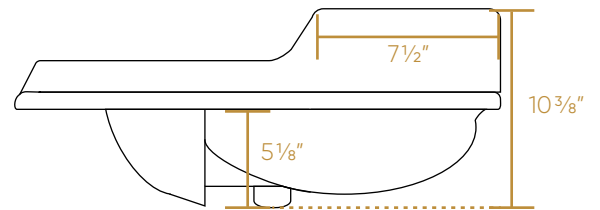

## AR864-GB001

TOP

BOTTOM

SIDE

FRONT

BACK

NOTE: Available with a widespread (3H) or single-hole (1H) faucet drilling.

LIVE WITH STYLE!