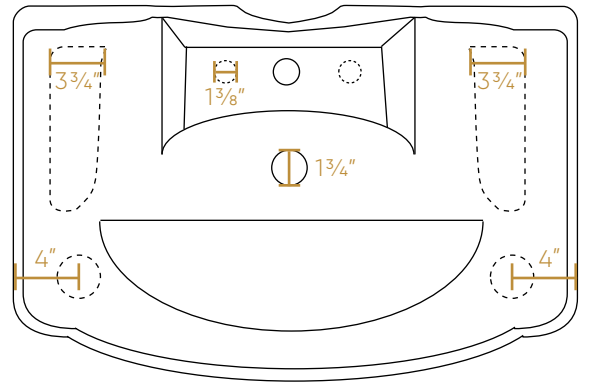

## AR864-GB001

TOP

BOTTOM

SIDE

FRONT

BACK

NOTE: Available with a widespread (3H) or single-hole (1H) faucet drilling.

LIVE WITH STYLE!