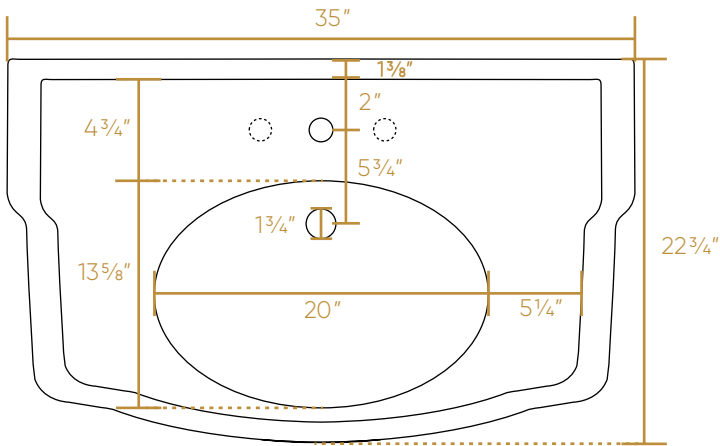

## AR864-GB001

TOP

BOTTOM

SIDE

FRONT

BACK

NOTE: Available with a widespread (3H) or single-hole (1H) faucet drilling.

LIVE WITH STYLE!