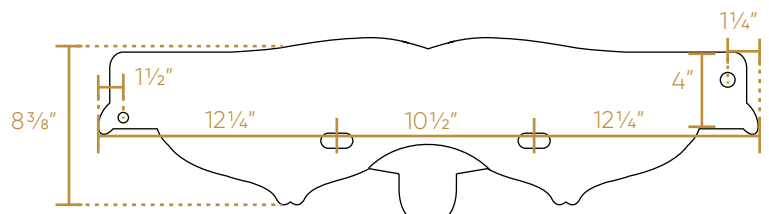

## AR864-GB001

TOP

BOTTOM

SIDE

FRONT

BACK

NOTE: Available with a widespread (3H) or single-hole (1H) faucet drilling.

LIVE WITH STYLE!