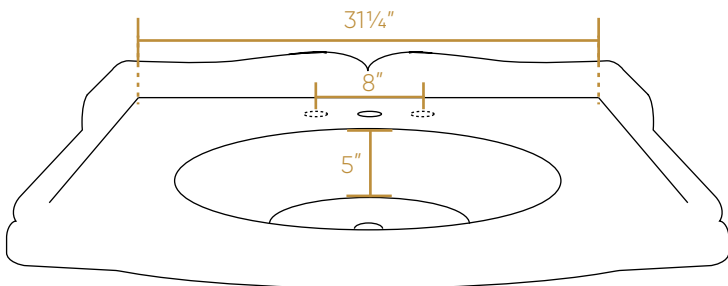

## AR864-GB001

TOP

BOTTOM

SIDE

FRONT

BACK

NOTE: Available with a widespread (3H) or single-hole (1H) faucet drilling.

LIVE WITH STYLE!