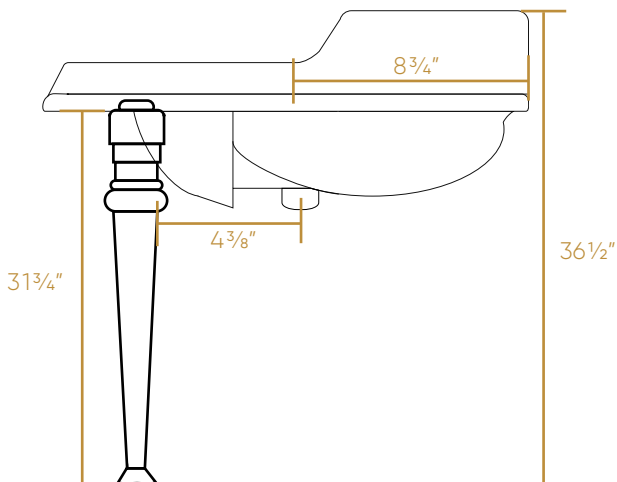

WHITEHAUS COLLECTION

AR874-GB001

TOP

BOTTOM

SIDE

FRONT

BACK

NOTE: Available with a widespread (3H) or single-hole (1H) faucet drilling.