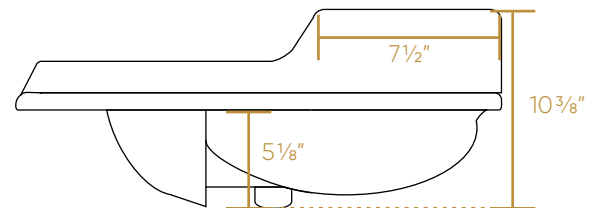

WHITEHAUS COLLECTION

AR874-GB001

TOP

BOTTOM

SIDE

FRONT

BACK

NOTE: Available with a widespread (3H) or single-hole (1H) faucet drilling.