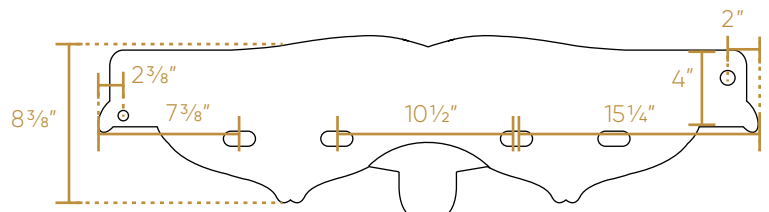

WHITEHAUS COLLECTION

AR874-GB001

TOP

BOTTOM

SIDE

FRONT

BACK

NOTE: Available with a widespread (3H) or single-hole (1H) faucet drilling.