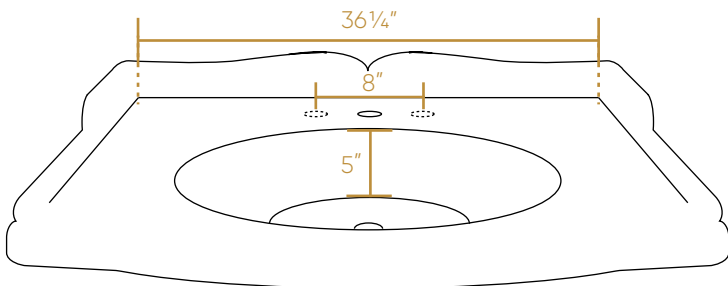

WHITEHAUS COLLECTION

AR874-GB001

TOP

BOTTOM

SIDE

FRONT

BACK

NOTE: Available with a widespread (3H) or single-hole (1H) faucet drilling.