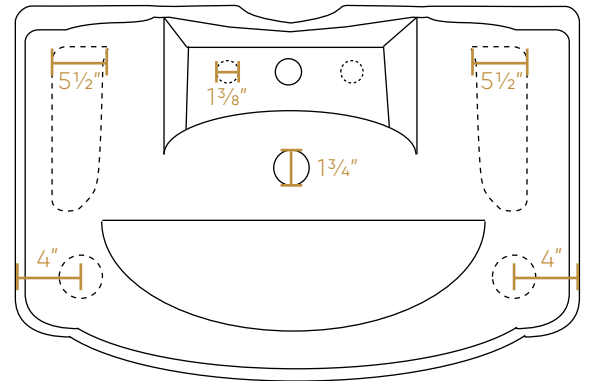

WHITEHAUS COLLECTION

AR874-GB001

TOP

BOTTOM

SIDE

FRONT

BACK

NOTE: Available with a widespread (3H) or single-hole (1H) faucet drilling.