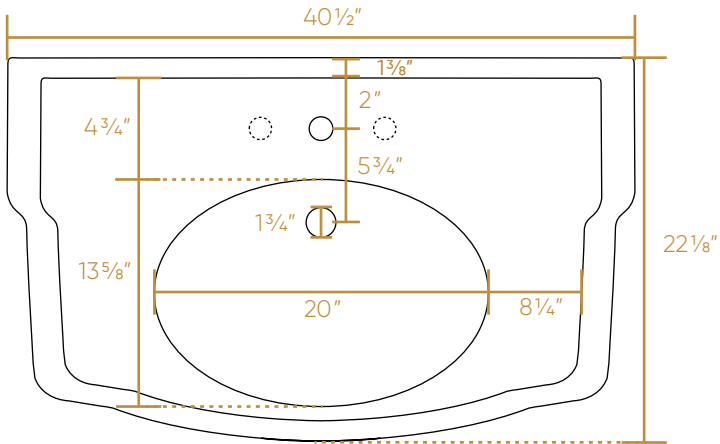

WHITEHAUS COLLECTION

AR874-GB001

TOP

BOTTOM

SIDE

FRONT

BACK

NOTE: Available with a widespread (3H) or single-hole (1H) faucet drilling.