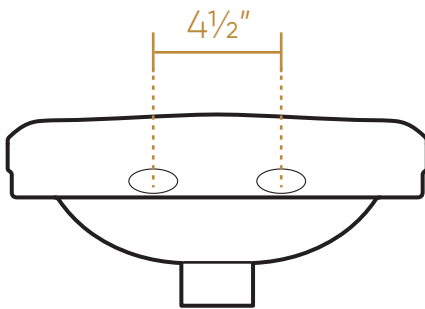

WHITEHAUS COLLECTION

AR944

TOP

FRONT

BACK

SIDE

16 lbs.

LIVE WITH STYLE!