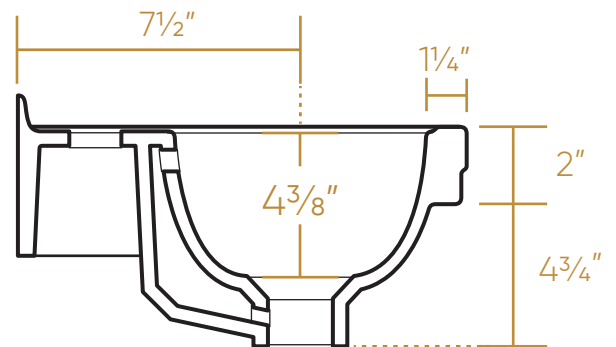

WHITEHAUS COLLECTION

AR944

TOP

FRONT

BACK

SIDE

16 lbs.

LIVE WITH STYLE!