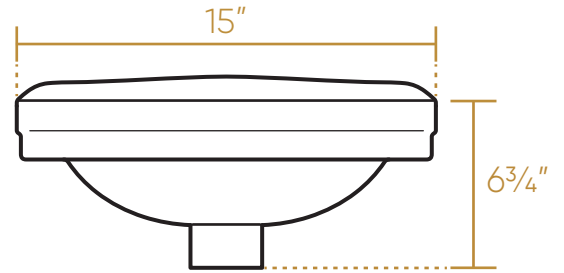

WHITEHAUS COLLECTION

AR944

TOP

FRONT

BACK

SIDE

16 lbs.

LIVE WITH STYLE!