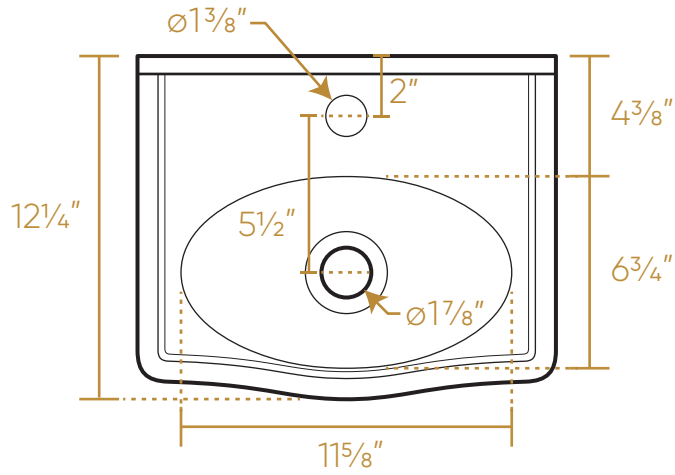

WHITEHAUS COLLECTION

AR944

TOP

FRONT

BACK

SIDE

16 lbs.

LIVE WITH STYLE!