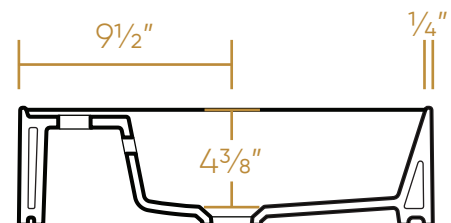

WHITEHAUS COLLECTION

B-AG51

TOP

FRONT

BACK

SIDE

31 lbs.

NOTE: Available with a widespread (3H) or single-hole (1H) faucet drilling.