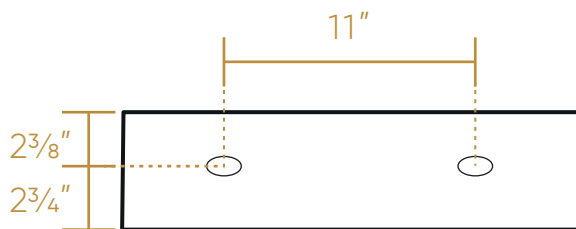

WHITEHAUS COLLECTION

B-AG51

TOP

FRONT

BACK

SIDE

31 lbs.

NOTE: Available with a widespread (3H) or single-hole (1H) faucet drilling.