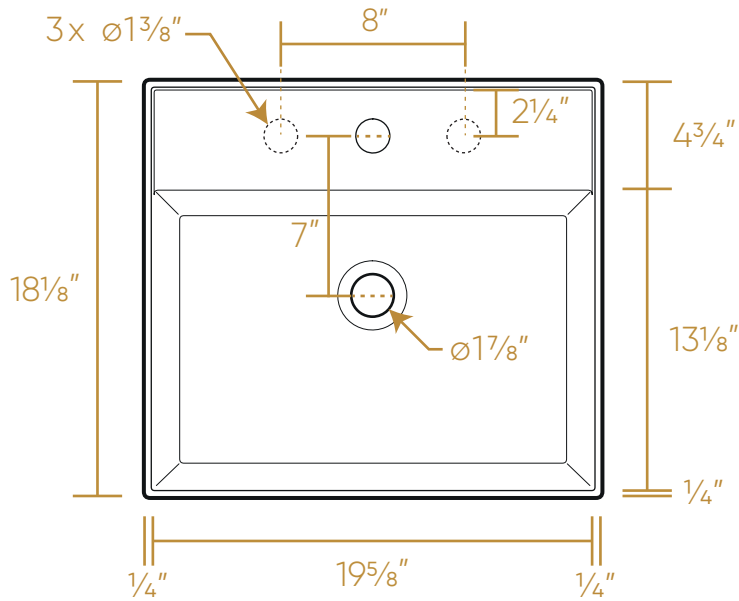

WHITEHAUS COLLECTION

B-AG51

TOP

FRONT

BACK

SIDE

31 lbs.

NOTE: Available with a widespread (3H) or single-hole (1H) faucet drilling.