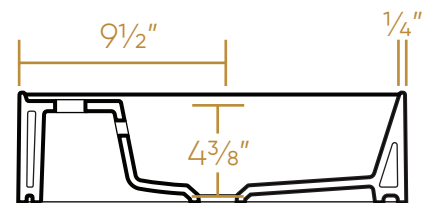

WHITEHAUS COLLECTION

B-AG61

TOP

FRONT

BACK

SIDE

38 lbs.

NOTE: Available with a widespread (3H) or single-hole (1H) faucet drilling.