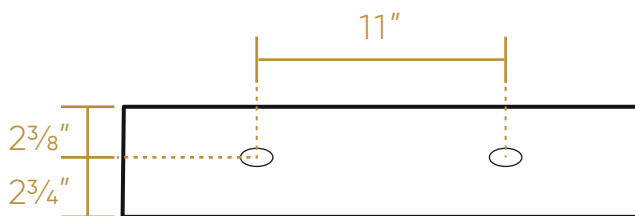

WHITEHAUS COLLECTION

B-AG61

TOP

FRONT

BACK

SIDE

38 lbs.

NOTE: Available with a widespread (3H) or single-hole (1H) faucet drilling.