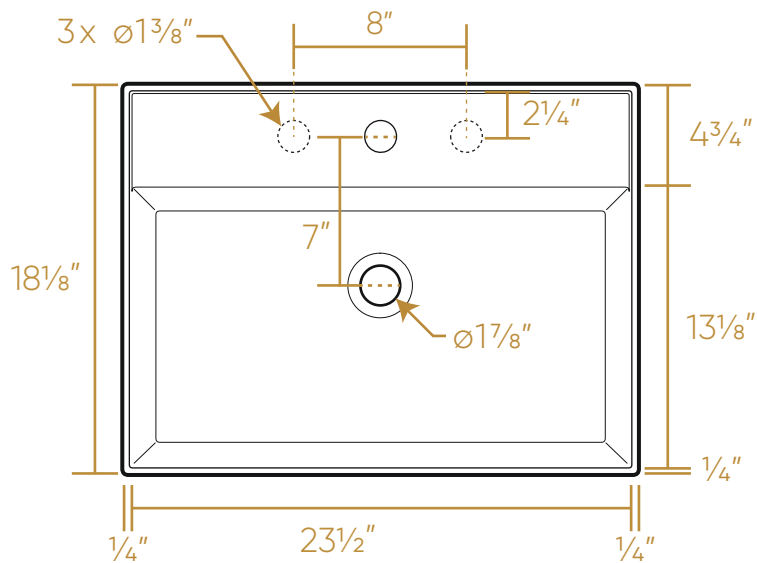

WHITEHAUS COLLECTION

B-AG61

TOP

FRONT

BACK

SIDE

38 lbs.

NOTE: Available with a widespread (3H) or single-hole (1H) faucet drilling.