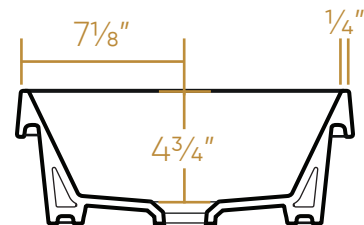

WHITEHAUS COLLECTION

B-AGS80

TOP

FRONT

BACK

SIDE

31 lbs.

LIVE WITH STYLE!