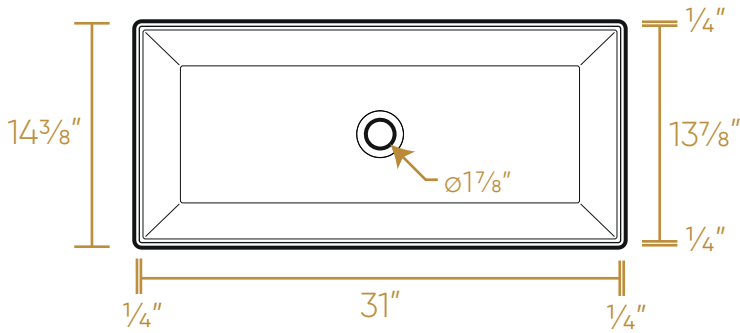

WHITEHAUS COLLECTION

B-AGS80

TOP

FRONT

BACK

SIDE

31 lbs.

LIVE WITH STYLE!