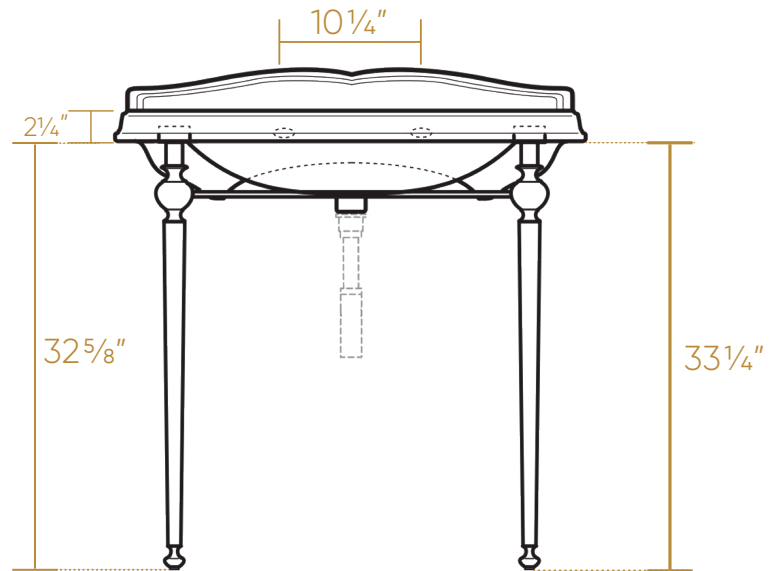

WHITEHAUS COLLECTION

B-AR864-ARCG1

TOP

FRONT

L x W x H

Overall Dimensions

35" x 22 3/4" x 38"

Inside Dimensions

20" x 13 5/8" x 5 1/8"

80 lbs.

SIDE

NOTE: Available with a widespread (ARCG1-3) or single-hole (ARCG1) faucet drilling.

LIVE WITH STYLE!

P.O. Box 26064, West Haven, CT USA 06516 • [Toll Free Phone]: 800.527.6690
info@whitehauscollection.com • whitehauscollection.com