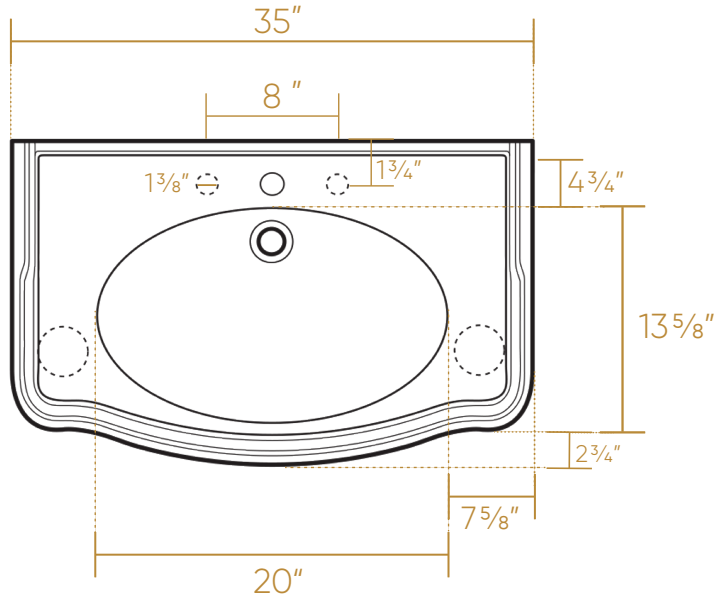

WHITEHAUS COLLECTION

B-AR864-ARCG1

TOP

FRONT

L x W x H

Overall Dimensions

35" x 22 3/4" x 38"

Inside Dimensions

20" x 13 5/8" x 5 1/8"

80 lbs.

SIDE

NOTE: Available with a widespread (ARCG1-3) or single-hole (ARCG1) faucet drilling.

LIVE WITH STYLE!

P.O. Box 26064, West Haven, CT USA 06516 • [Toll Free Phone]: 800.527.6690
info@whitehauscollection.com • whitehauscollection.com