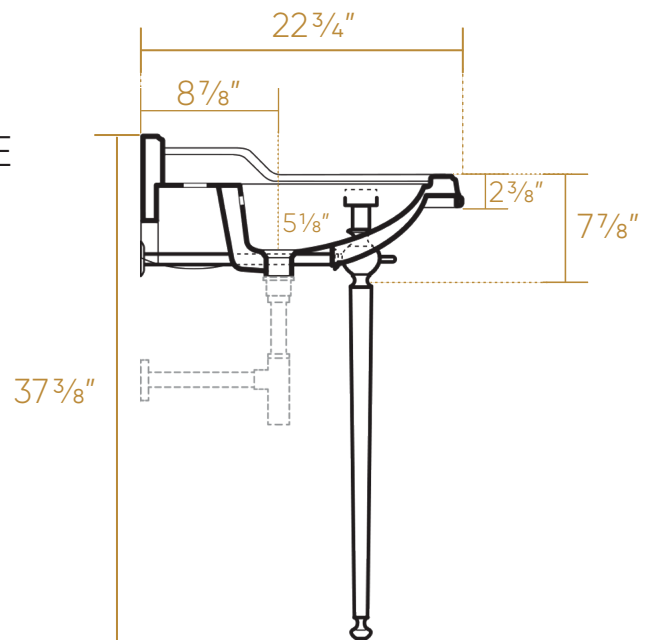

WHITEHAUS COLLECTION

B-AR864-ARCG1

TOP

FRONT

L x W x H

Overall Dimensions

35" x 22 3/4" x 38"

Inside Dimensions

20" x 13 5/8" x 5 1/8"

80 lbs.

SIDE

NOTE: Available with a widespread (ARCG1-3) or single-hole (ARCG1) faucet drilling.

LIVE WITH STYLE!

P.O. Box 26064, West Haven, CT USA 06516 • [Toll Free Phone]: 800.527.6690
info@whitehauscollection.com • whitehauscollection.com