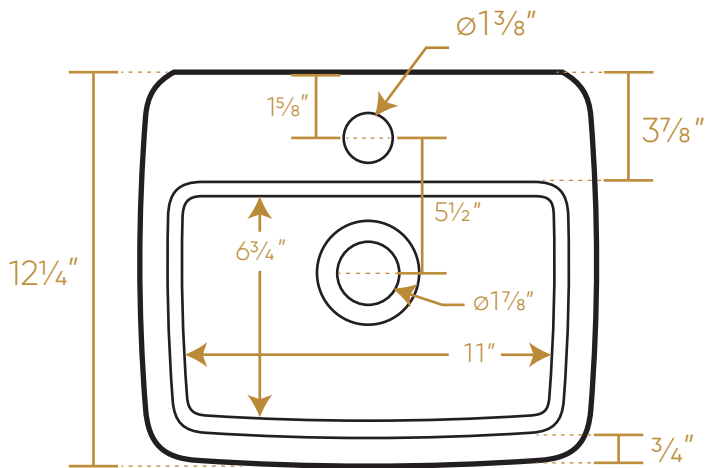

## B-EVO14

TOP

FRONT

BACK

SIDE

16 lbs.

LIVE WITH STYLE!

P.O. Box 26064, West Haven, CT USA 06516 • [Toll Free Phone]: 800.527.6690  
info@whitehauscollection.com • whitehauscollection.com