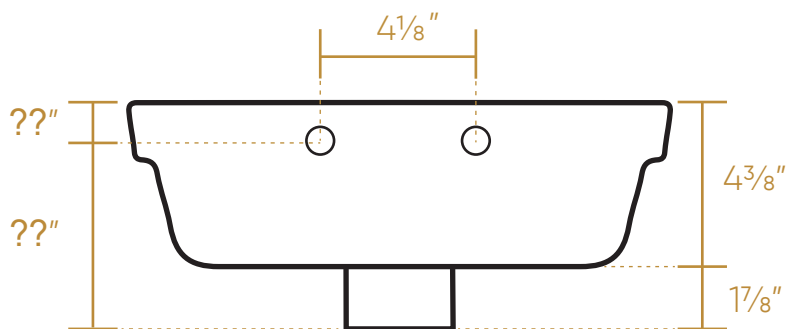

## B-EVO14

TOP

FRONT

BACK

SIDE

16 lbs.

LIVE WITH STYLE!

P.O. Box 26064, West Haven, CT USA 06516 • [Toll Free Phone]: 800.527.6690  
info@whitehauscollection.com • whitehauscollection.com