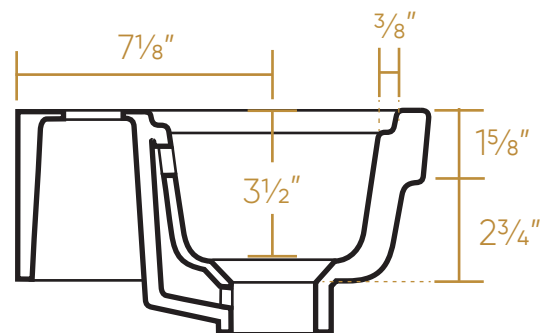

## B-EVO14

TOP

FRONT

BACK

SIDE

16 lbs.

LIVE WITH STYLE!

P.O. Box 26064, West Haven, CT USA 06516 • [Toll Free Phone]: 800.527.6690  
info@whitehauscollection.com • whitehauscollection.com