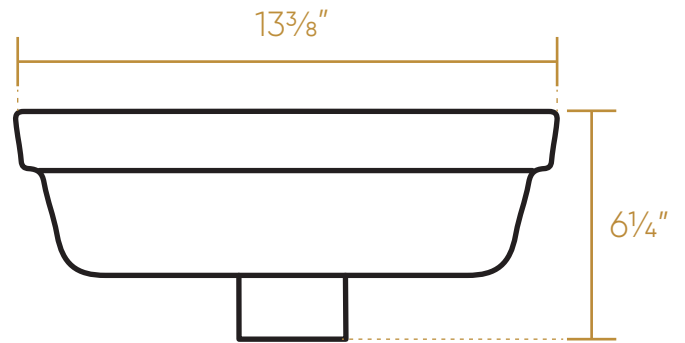

## B-EVO14

TOP

FRONT

BACK

SIDE

16 lbs.

LIVE WITH STYLE!

P.O. Box 26064, West Haven, CT USA 06516 • [Toll Free Phone]: 800.527.6690  
info@whitehauscollection.com • whitehauscollection.com