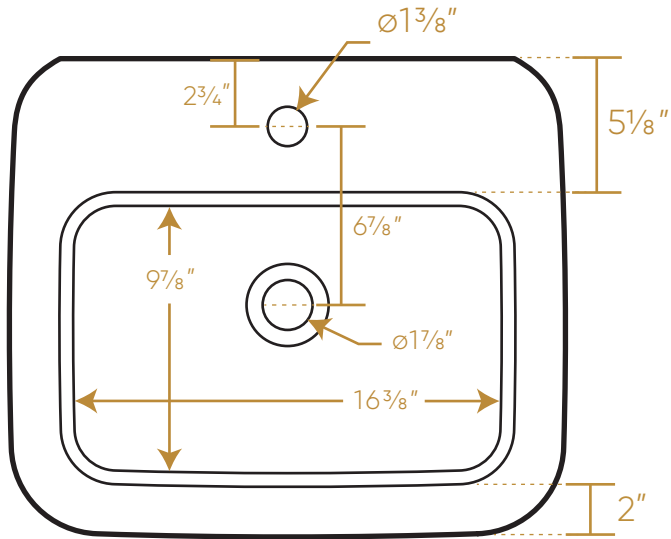

## B-EVO15

TOP

FRONT

BACK

SIDE

31 lbs.

LIVE WITH STYLE!

P.O. Box 26064, West Haven, CT USA 06516 • [Toll Free Phone]: 800.527.6690  
info@whitehauscollection.com • whitehauscollection.com