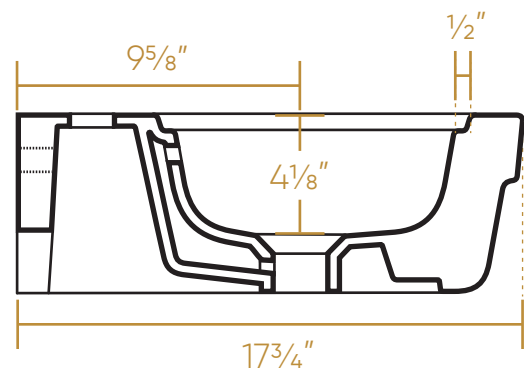

## B-EVO15

TOP

FRONT

BACK

SIDE

31 lbs.

LIVE WITH STYLE!

P.O. Box 26064, West Haven, CT USA 06516 • [Toll Free Phone]: 800.527.6690  
info@whitehauscollection.com • whitehauscollection.com