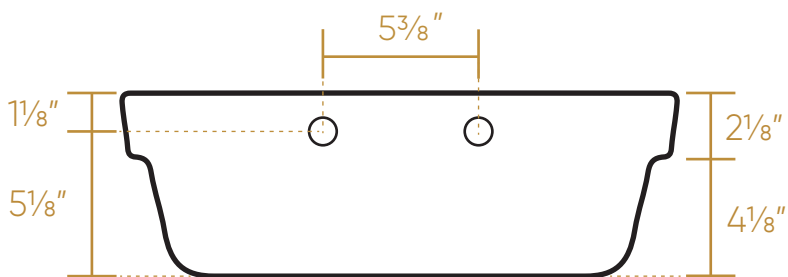

## B-EVO15

TOP

FRONT

BACK

SIDE

31 lbs.

LIVE WITH STYLE!

P.O. Box 26064, West Haven, CT USA 06516 • [Toll Free Phone]: 800.527.6690  
info@whitehauscollection.com • whitehauscollection.com