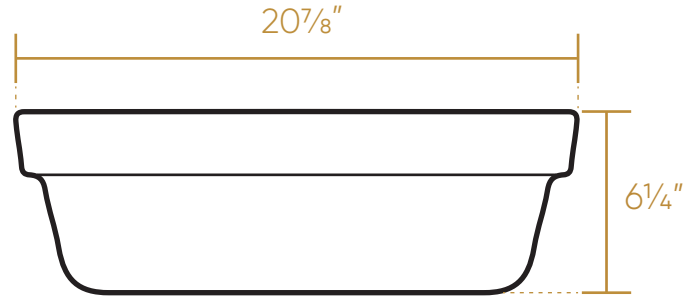

## B-EVO15

TOP

FRONT

BACK

SIDE

31 lbs.

LIVE WITH STYLE!

P.O. Box 26064, West Haven, CT USA 06516 • [Toll Free Phone]: 800.527.6690  
info@whitehauscollection.com • whitehauscollection.com