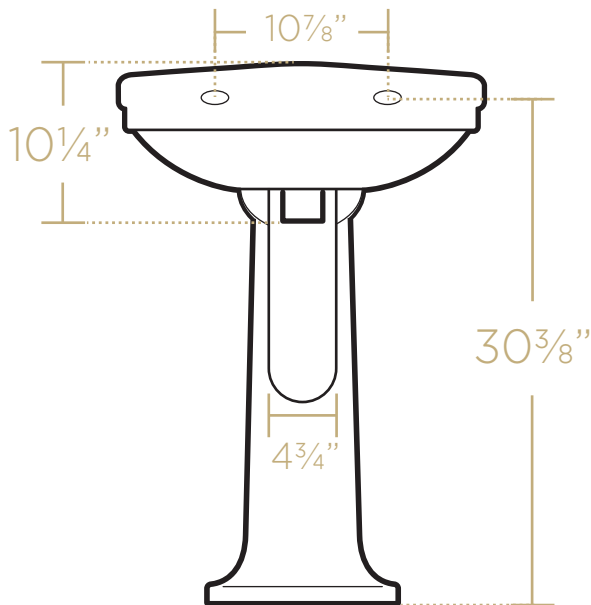

TOP

FRONT

BACK

SIDE

69 lbs.

NOTE: Available with a widespread (3H) or single-hole (1H) faucet drilling.