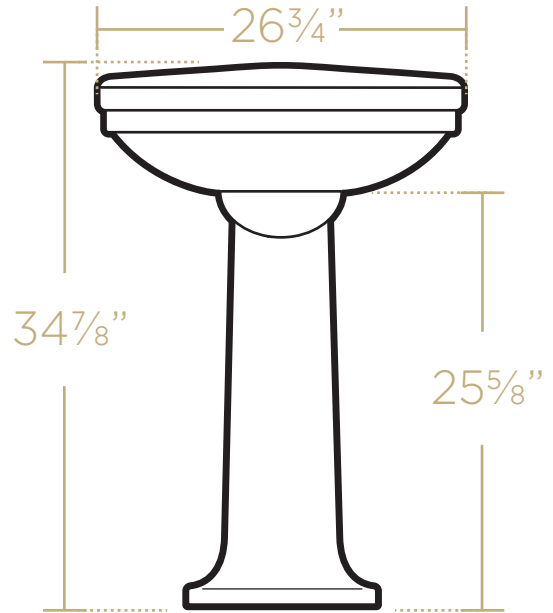

TOP

FRONT

BACK

SIDE

69 lbs.

NOTE: Available with a widespread (3H) or single-hole (1H) faucet drilling.