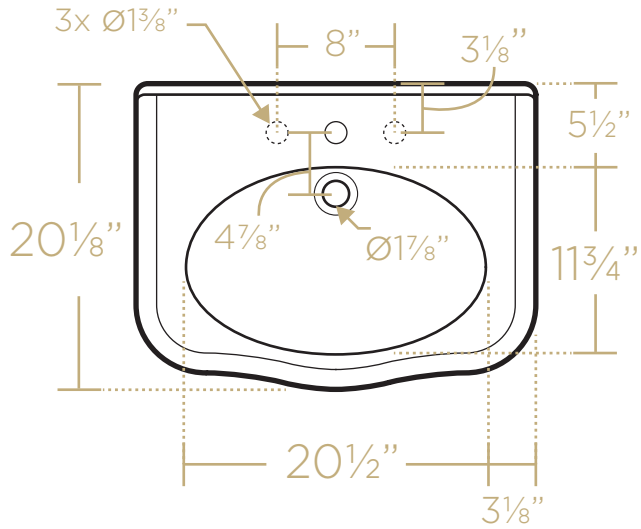

TOP

FRONT

BACK

SIDE

69 lbs.

NOTE: Available with a widespread (3H) or single-hole (1H) faucet drilling.