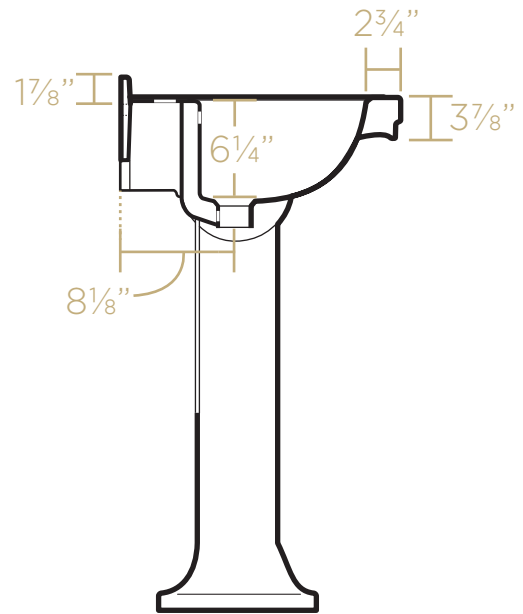

TOP

FRONT

BACK

SIDE

69 lbs.

NOTE: Available with a widespread (3H) or single-hole (1H) faucet drilling.