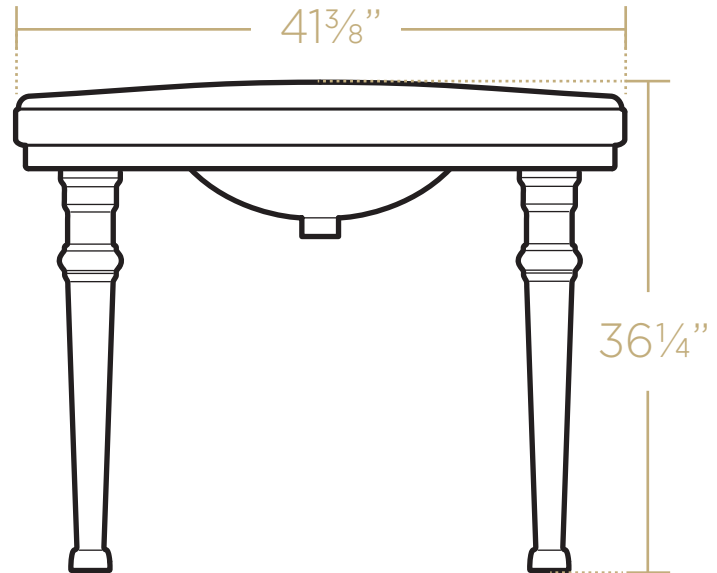

TOP

FRONT

BACK

SIDE

86 lbs.

NOTE: Available with a widespread (3H) or single-hole (1H) faucet drilling.