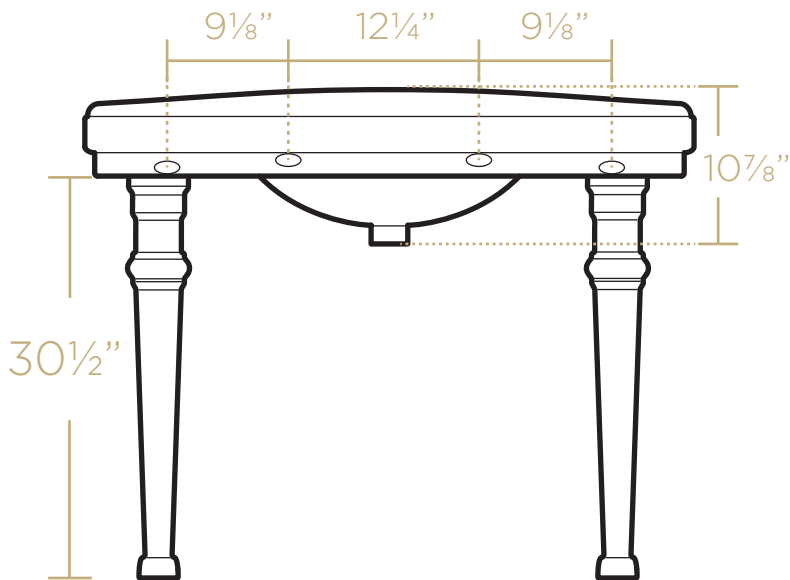

TOP

FRONT

BACK

SIDE

86 lbs.

NOTE: Available with a widespread (3H) or single-hole (1H) faucet drilling.