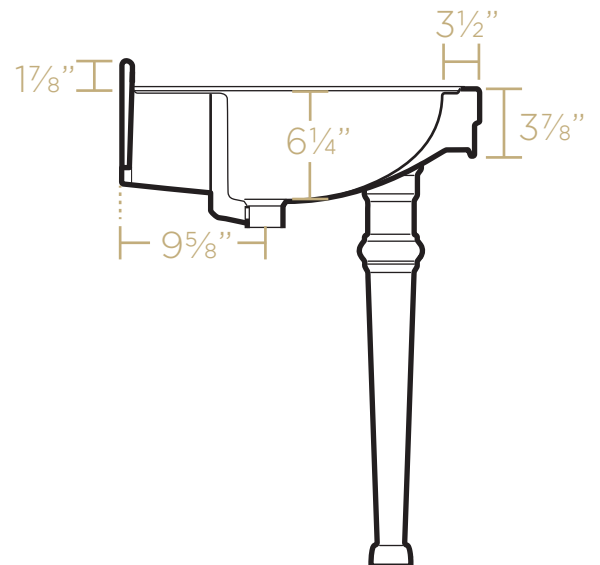

TOP

FRONT

BACK

SIDE

86 lbs.

NOTE: Available with a widespread (3H) or single-hole (1H) faucet drilling.