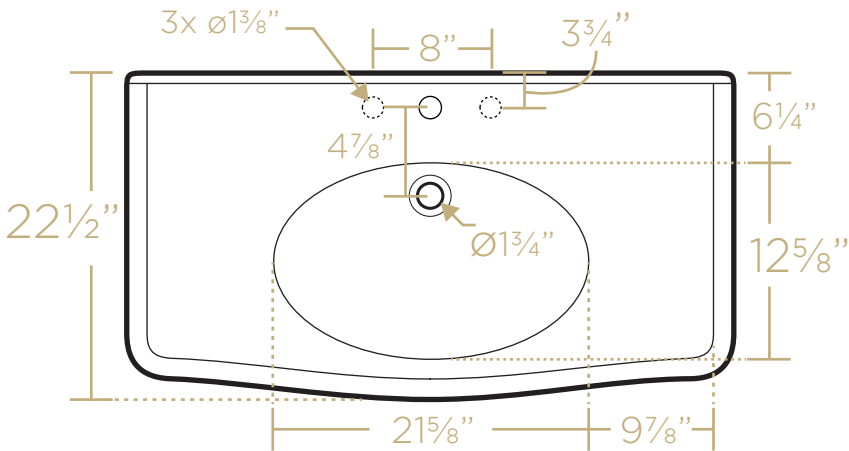

TOP

FRONT

BACK

SIDE

86 lbs.

NOTE: Available with a widespread (3H) or single-hole (1H) faucet drilling.