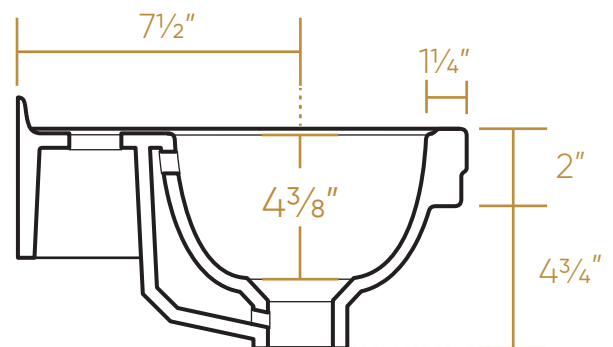

WHITEHAUS COLLECTION

B-LO944

TOP

FRONT

BACK

SIDE

16 lbs.

LIVE WITH STYLE!