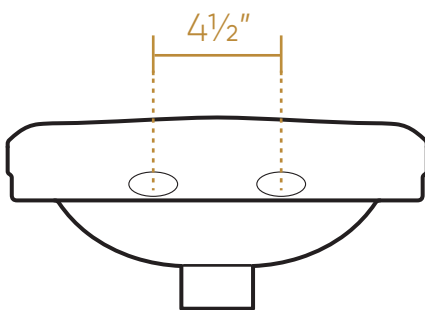

WHITEHAUS COLLECTION

B-LO944

TOP

FRONT

BACK

SIDE

16 lbs.

LIVE WITH STYLE!