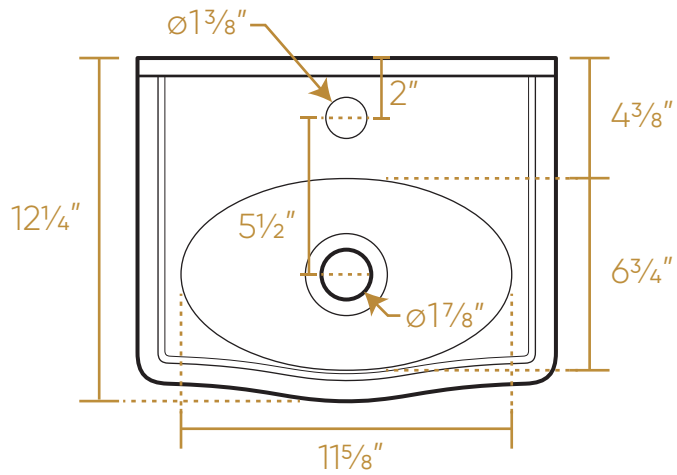

WHITEHAUS COLLECTION

B-LO944

TOP

FRONT

BACK

SIDE

16 lbs.

LIVE WITH STYLE!