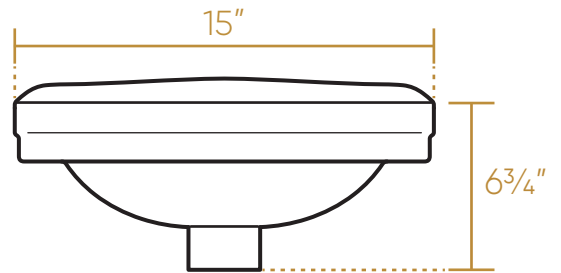

WHITEHAUS COLLECTION

B-LO944

TOP

FRONT

BACK

SIDE

16 lbs.

LIVE WITH STYLE!