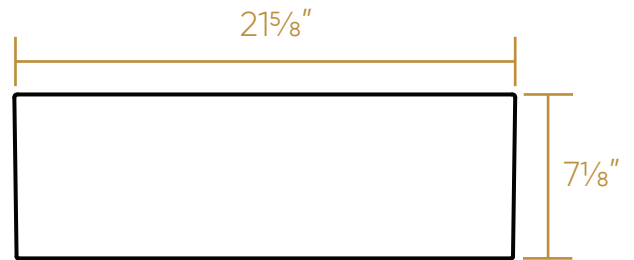

WHITEHAUS COLLECTION

B-RA55

TOP

FRONT

BACK

SIDE

42 lbs.

NOTE: Available with a widespread (3H) or single-hole (1H) faucet drilling.