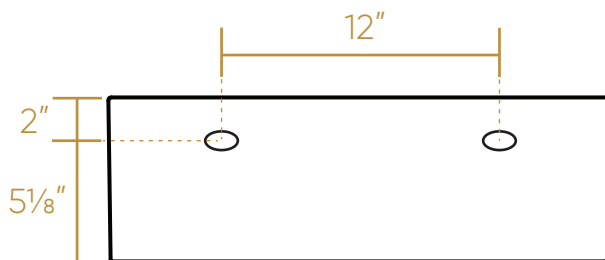

WHITEHAUS COLLECTION

B-RA55

TOP

FRONT

BACK

SIDE

42 lbs.

NOTE: Available with a widespread (3H) or single-hole (1H) faucet drilling.