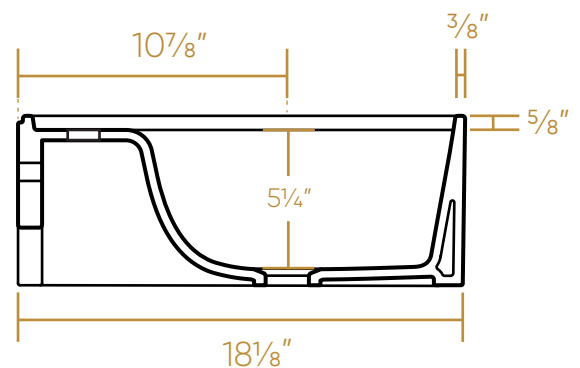

WHITEHAUS COLLECTION

B-RA55

TOP

FRONT

BACK

SIDE

42 lbs.

NOTE: Available with a widespread (3H) or single-hole (1H) faucet drilling.