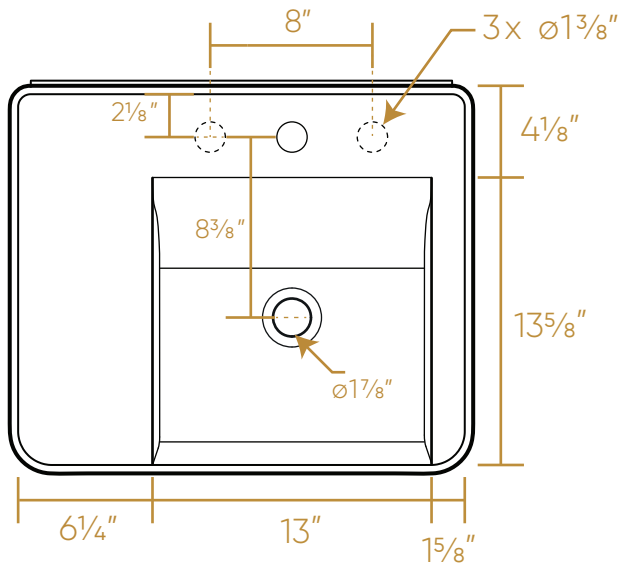

WHITEHAUS COLLECTION

B-RA55

TOP

FRONT

BACK

SIDE

42 lbs.

NOTE: Available with a widespread (3H) or single-hole (1H) faucet drilling.